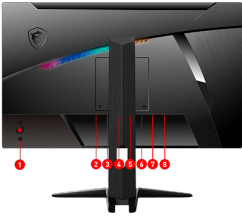

SPECIFICATIONS

Panel Size	31.5"
Active Display Area (mm)	697.344(H) x 392.256(V)
Curvature	1000R
Panel Type	Rapid VA
Panel Resolution	2560x1440 (WQHD)
Pixel Pitch (H x V)	0.2724(H) x 0.2724(V)
Aspect Ratio	16:9
Brightness (nits)	300 (Typ.)
Contrast Ratio	3500 : 1 (Typ.)
DCR	100000000:1
Signal Frequency	88.14~245.85 KHz(H) , 48~170 Hz(V)
ACTIVATED RANGE	48Hz - 170Hz
Refresh Rate	170Hz
Response time	1ms (GTG)
DYNAMIC REFRESH RATE TECHNOLOGY	FreeSync Premium
HDR Support	HDR Ready
Video ports	2x HDMI™ (Supports WQHD@144Hz as specified in HDMI™ 2.0b) 1x DisplayPort (Supports WQHD@170Hz as specified in DisplayPort 1.2a by DP OverClocking) 1x USB Type-C (DP alt. w/ PD Charging 15W)
USB ports	2x USB 2.0 Type A 1x USB 2.0 Type B
Audio ports	1x Earphone out
Viewing Angle	178° (H) / 178° (V)
Adobe RGB / DCI-P3 / sRGB	93.7% / 96.8% / 128.5%
Surface Treatment	Anti-glare
Display Colors	1.07B (8 bits + FRC)
Power Type	External Adaptor 20V 4.5A
Power Input	100~240V, 50/60Hz
Adjustment (Tilt)	-5° ~ 20°
Adjustment (Height)	0 ~ 100mm
Kensington Lock	Yes
Dimension (W x D x H)	701.4 x 270.1 x 479.2 mm 701.4 x 128.4 x 428.0 mm (without stand)
Carton Dimension (W X D X H)	WW carton: 970 x 198 x 513 mm Outer: 985 x 213 x 538 mm

Frameless Design	Yes
PIP / PBP Function	N/A
VESA Mounting	100 x 100 mm
Note	Display Port: 2560x1440 (Up to 170Hz) HDMI™: 2560x1440 (Up to 144Hz) *sRGB and DCI-P3 follow CIE1976 standard

CONNECTIONS

1. 5-Way Joystick Navigator
2. 1 x Power Jack
3. 1 x DisplayPort (1.2a)
4. 2 x HDMI™ (2.0b)
5. 1 x USB Type C (DisplayPort Alternate)
6. 1 x Earphone out
7. 1 x USB 2.0 Type B
8. 2 x USB 2.0 Type A