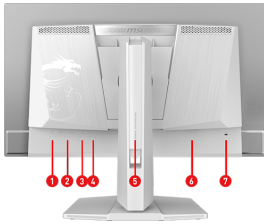

Adjustment (Height)	0 ~ 110 mm
Kensington Lock	Yes
VESA Mounting	100 x 100 mm
Dimension with Stand (W x D x H)	611.1 x 241.9 x 532.84 mm (24.06 x 9.52 x 20.98 inch)
Dimension without Stand (W x D x H)	611.1 x 69.3 x 357.2 mm (24.06 x 2.73 x 14.06 inch)
Weight (NW / GW)	6.8 kg (14.99 lbs) / 10.49 kg (23.13 lbs)
Carton Dimension (W X D X H)	820 x 169 x 513 mm (32.28 x 6.65 x 20.20 inch)
Accessories	1x DisplayPort Cable (1.4a), 1x Power Cord (C13), 1x Quick Guide, 4x VESA Wall Mount Screw
Note	Display Port: 2560 x 1440 (Up to 280Hz) HDMI™: 2560 x 1440 (Up to 280Hz) Type-C (DP alt.): 2560 x 1440 (Up to 280Hz) Support: HDMI™ CEC, PIP/PBP; Non Support: KVM
Warranty	3 years (including panel burn-in)

CONNECTIONS

1. Headphone-out
2. 2x HDMI™ 2.1 (WQHD@280Hz)
3. DisplayPort 1.4a (HBR3)
4. USB Type-C (15W PD)
5. 5-Way Navigator
6. AC-in
7. Kensington Lock