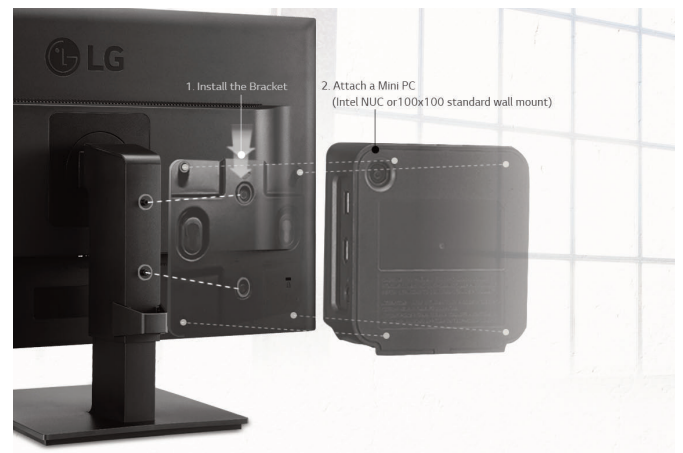

MINI PC MOUNTING CAPABILITIES

The BR550 is designed to allow for the discreet mounting of compatible mini PCs on the rear. Using an Intel NUC or 100x100mm wall mount, users can easily mount their mini PC*

*Bracket and PC sold separately