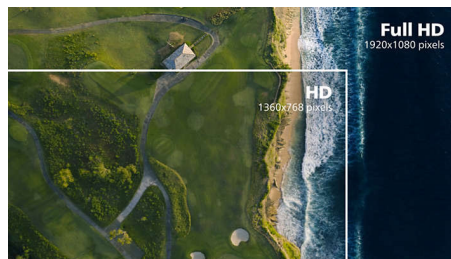

16:9 Full HD display

Picture quality matters. Regular displays deliver quality, but you expect more. This display features enhanced Full HD 1920 x 1080 resolution. With Full HD for crisp detail paired with high brightness, incredible contrast and realistic colors expect a true to life picture.

27E1N1300AE/00