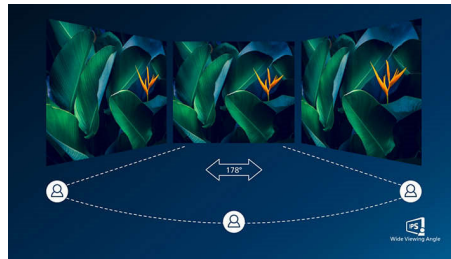

IPS technology

IPS displays use an advanced technology which gives you extra wide viewing angles of 178/178 degree, making it possible to view the display from almost any angle. Unlike standard TN panels, IPS displays gives you remarkably crisp images with vivid colors, making it ideal not only for Photos, movies and web browsing, but also for professional applications which demand color accuracy and consistent brightness at all times.