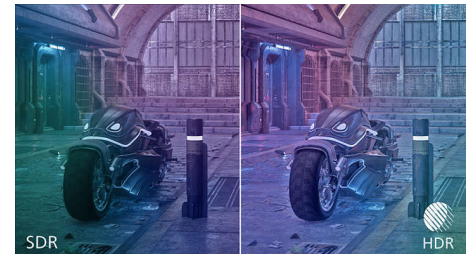

High Dynamic Range (HDR)

High Dynamic Range delivers a dramatically different visual experience. With astonishing brightness, incomparable contrast and captivating color, images come to life with much greater brightness while also featuring much deeper, more nuanced darks. It renders a fuller palette of rich new colors never before seen on display, giving you a visual experience that engages your senses and inspires emotions.