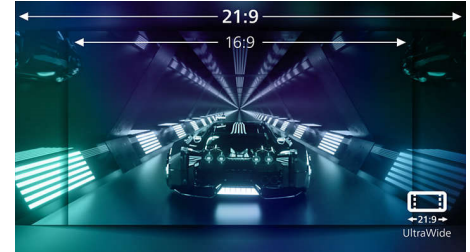

UltraWide CrystalClear images

These Philips screens deliver CrystalClear, UltraWide Quad HD 3440 x 1440 pixel images. Utilizing high performance panels with high-density pixel count, 178/178 wide viewing angles, these new displays will make your images and graphics come alive. The UltraWide 21:9 format enables more productivity with more room for side-by-side comparisons and more viewable spreadsheet columns. Whether you are demanding professional requiring extremely detailed information for CAD-CAM solutions, or a financial wizard working on huge spreadsheets, Philips displays delivers CrystalClear images.