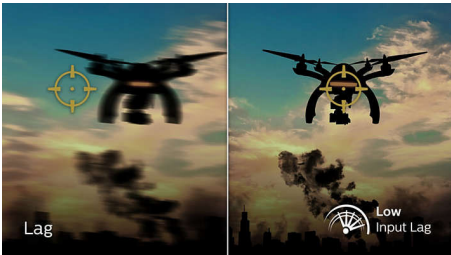

Low input lag

Input lag is the amount of time that elapses between performing an action with connected devices and seeing the result on screen. Low input lag reduces the time delay between entering a command from your devices to monitor, greatly improve on playing twitch-sensitive video games, particularly important to whom plays fast-paced, competitive games.