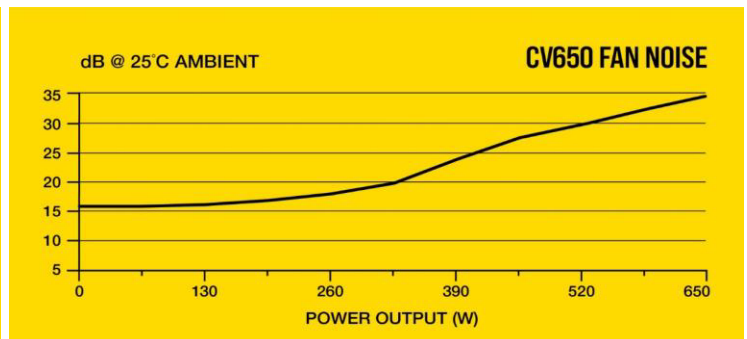

Search Term

80 PLUS Bronze, CORSAIR PSU, CORSAIR power supply, CV Series PSU, CV PSU, CV Power Supply, Cheap CORSAIR PSU, Cheap PSU, 80 PLUS, Bronze power supply, Bronze PSU, Quiet PSU, Cheap power Supply, Non modular power supply, Non modular PSU

Tech Specs

Part No.	CP-9020236	
	AC Input Rating	
AC Input	100-240V	
Input Current	10A-5A	
Frequency	47~63Hz	
	Max Load	Max Output
+5V	20A	130W
+3.3V	24A	
+12V	54A	648
-12V	0.3A	3.6W
+5Vsb	3A	15W
Total Power	650W	

QTY	DESCRIPTION	CONNECTOR/CABLE	TOTAL CONNECTORS	CONNECTOR SPACING	LENGTH	CABLE TYPE	CABLE COLOR	CAP
1	ATX Cable (24-PIN) (24)	1	1		550mm ± 10mm	sleeved	BLACK	no
1	EPS/ATX12V Cable (8-PIN) (4+4)	2	2	600mm, 120mm	720mm ± 10mm	sleeved	BLACK	no
1	PCI-E Cable (8-PIN) (6+2)	2	2	550mm, 120mm	670mm ± 10mm	sleeved	BLACK	no
2	SATA CABLE (3 SATA)	3	6	450mm, 120mm, 120mm	690mm ± 10mm	flat	BLACK	no
1	SATA-PATA-PATA-FDD	4	4	450mm, 120mm, 120mm, 120mm	810mm ± 10mm	flat	BLACK	no

Box Contents

CV Series ATX Power Supply | AC Power Cord | Mounting Screws | Warranty Documentation

Shipping Info