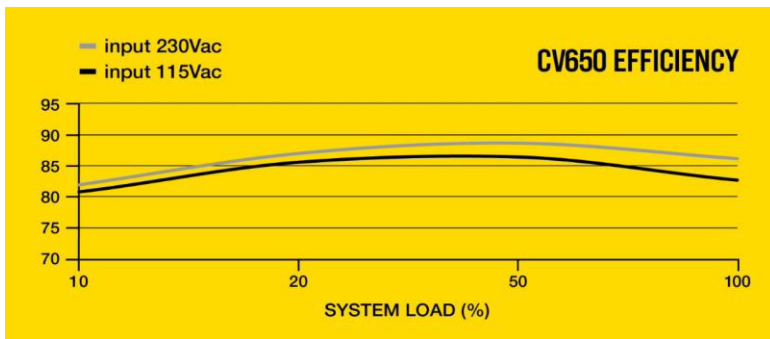

Search Term

80 PLUS Bronze, CORSAIR PSU, CORSAIR power supply, CV Series PSU, CV PSU, CV Power Supply, Cheap CORSAIR PSU, Cheap PSU, 80 PLUS, Bronze power supply, Bronze PSU, Quiet PSU, Cheap power Supply, Non modular power supply, Non modular PSU

Tech Specs

Part No.	CP-9020236	
	AC Input Rating	
AC Input	100-240V	
Input Current	10A-5A	
Frequency	47~63Hz	
	Max Load	Max Output
+5V	20A	130W
+3.3V	24A	
+12V	54A	648
-12V	0.3A	3.6W
+5Vsb	3A	15W
Total Power	650W	

QTY	DESCRIPTION	CONNECTOR/CABLE	TOTAL CONNECTORS	CONNECTOR SPACING	LENGTH	CABLE TYPE	CABLE COLOR	CAP
1	ATX Cable (24-PIN) (24)	1	1		550mm ± 10mm	sleeved	BLACK	no
1	EPS/ATX12V Cable (8-PIN) (4+4)	2	2	600mm, 120mm	720mm ± 10mm	sleeved	BLACK	no
1	PCI-E Cable (8-PIN) (6+2)	2	2	550mm, 120mm	670mm ± 10mm	sleeved	BLACK	no
2	SATA CABLE (3 SATA)	3	6	450mm, 120mm, 120mm	690mm ± 10mm	flat	BLACK	no
1	SATA-PATA-PATA-FDD	4	4	450mm, 120mm, 120mm, 120mm	810mm ± 10mm	flat	BLACK	no

Box Contents

CV Series ATX Power Supply | AC Power Cord | Mounting Screws | Warranty Documentation

Shipping Info