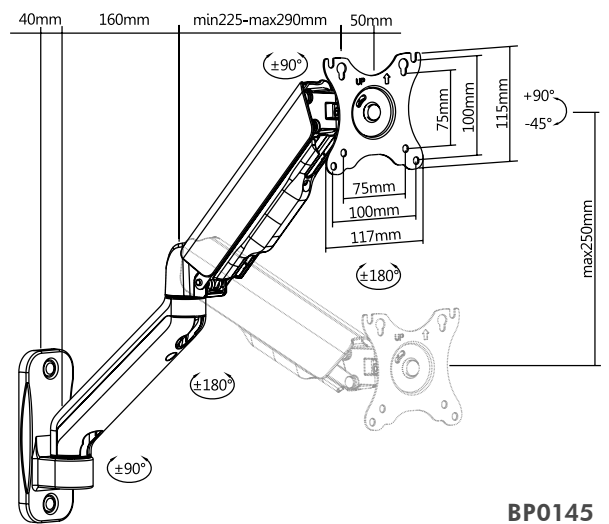

BP0145

Package Contents:

- » 1x Monitor Wall Mount
- » 1x Screw Package
- » 1x User Manual

Package Information:

Art-No.	Packing Dimension	Packing Weight	Carton Dimension	Carton Q'ty	Carton Weight
BP0144	440x195x90 mm	1.76 kg	440x195x90 mm	1 pcs	1.76 kg
BP0145	405x305x90 mm	2.24 kg	405x305x90 mm	1 pcs	2.24 kg
BP0146	405x290x155 mm	4.1 kg	405x290x155 mm	1 pcs	4.1 kg

*The specifications and pictures are subject to change without prior notice.
*All trade names referenced are the registered trademarks of their respective owners.