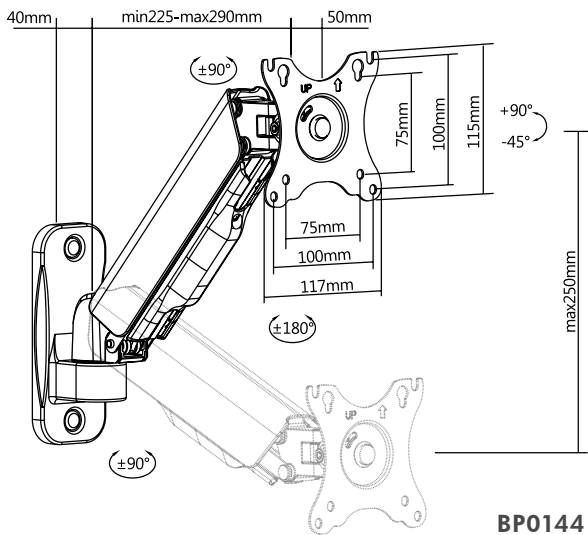

BP0144

Package Contents:

- » 1x Monitor Wall Mount
- » 1x Screw Package
- » 1x User Manual

Package Information:

Art-No.	Packing Dimension	Packing Weight	Carton Dimension	Carton Q'ty	Carton Weight
BP0144	440x195x90 mm	1.76 kg	440x195x90 mm	1 pcs	1.76 kg
BP0145	405x305x90 mm	2.24 kg	405x305x90 mm	1 pcs	2.24 kg
BP0146	405x290x155 mm	4.1 kg	405x290x155 mm	1 pcs	4.1 kg

*The specifications and pictures are subject to change without prior notice.
*All trade names referenced are the registered trademarks of their respective owners.