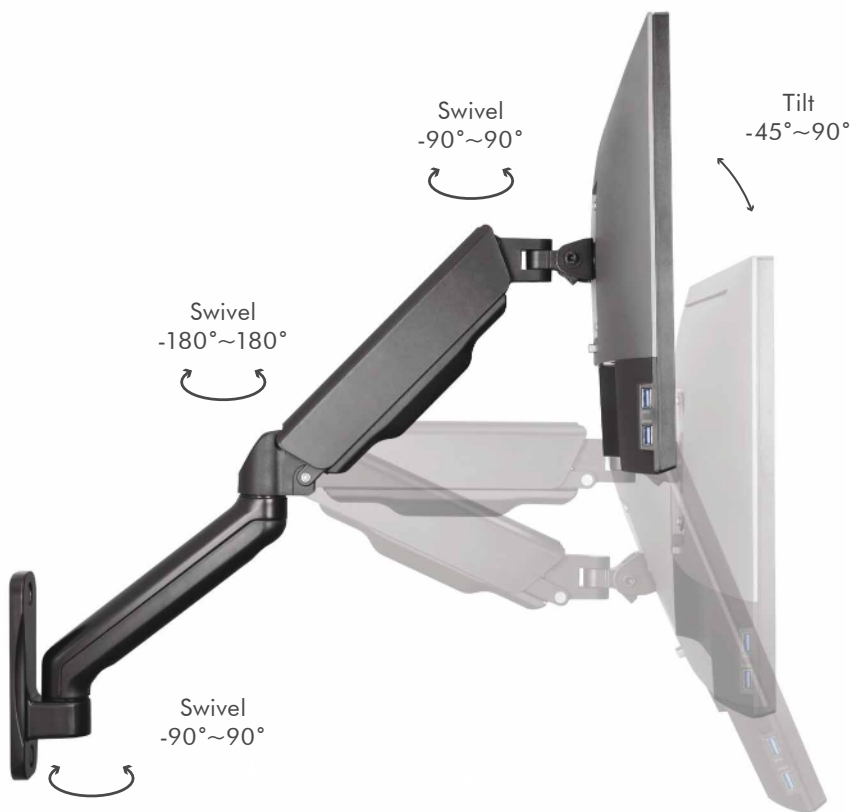

LogiLink®

Monitor Wall Mount with Gas Spring Arm

Art. No.: BP0144
BP0145
BP0146

Ergonomic Design for Home or Office

This Monitor Wall Mount with Gas Spring Arm series are great for saving desk space and increasing work comfort. Built-in gas springs for smooth movement; constructed from durable steel and aluminum to support monitor weights up to 9 kg per arm. Ergonomic adjustment includes swivel, tilt, rotation and full arm extension for the best viewing angles.

Frees up your desktop, easily take the strain off of your neck and create better posture to increase work productivity.

Smooth & Flexible Adjustment

Built-in gas spring mechanism offers exceptional range of motion to effortlessly swivel and tilt to your desired position.

Built-in spring tension gauge for weight adjustment.

Quick & Easy Installation

Effortlessly mount your monitor using the Keyhole Pattern.

*The specifications and pictures are subject to change without prior notice.
*All trade names referenced are the registered trademarks of their respective owners.

Durable & Steady Construction

The high-quality mount ensures durability and stability; supporting monitor weights up to 9 kg. Integrated cable management creates a clean and tidy appearance.

Specifications: