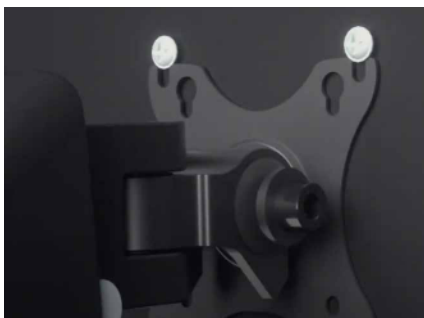

LogiLink®

Monitor Wall Mount with Gas Spring Arm

Art. No.: BP0144
BP0145
BP0146

Ergonomic Design for Home or Office

This Monitor Wall Mount with Gas Spring Arm series are great for saving desk space and increasing work comfort. Built-in gas springs for smooth movement; constructed from durable steel and aluminum to support monitor weights up to 9 kg per arm. Ergonomic adjustment includes swivel, tilt, rotation and full arm extension for the best viewing angles.

Frees up your desktop, easily take the strain off of your neck and create better posture to increase work productivity.

Smooth & Flexible Adjustment

Built-in gas spring mechanism offers exceptional range of motion to effortlessly swivel and tilt to your desired position.

Built-in spring tension gauge for weight adjustment.

Quick & Easy Installation

Effortlessly mount your monitor using the Keyhole Pattern.

*The specifications and pictures are subject to change without prior notice.
*All trade names referenced are the registered trademarks of their respective owners.

Durable & Steady Construction

The high-quality mount ensures durability and stability; supporting monitor weights up to 9 kg. Integrated cable management creates a clean and tidy appearance.

Specifications: