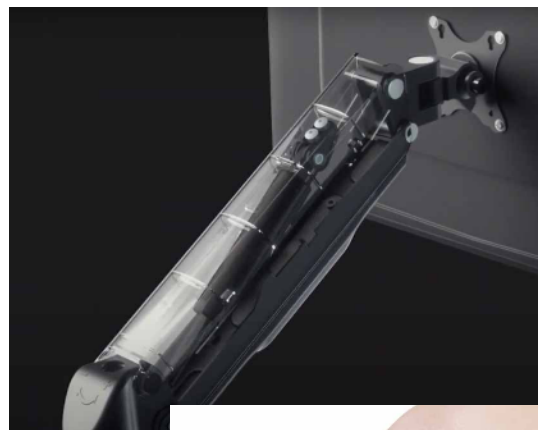

LogiLink®

Monitor Wall Mount with Gas Spring Arm

Art. No.: BP0144
BP0145
BP0146

Ergonomic Design for Home or Office

This Monitor Wall Mount with Gas Spring Arm series are great for saving desk space and increasing work comfort. Built-in gas springs for smooth movement; constructed from durable steel and aluminum to support monitor weights up to 9 kg per arm. Ergonomic adjustment includes swivel, tilt, rotation and full arm extension for the best viewing angles.

Frees up your desktop, easily take the strain off of your neck and create better posture to increase work productivity.

Smooth & Flexible Adjustment

Built-in gas spring mechanism offers exceptional range of motion to effortlessly swivel and tilt to your desired position.

Built-in spring tension gauge for weight adjustment.

Quick & Easy Installation

Effortlessly mount your monitor using the Keyhole Pattern.

*The specifications and pictures are subject to change without prior notice.
*All trade names referenced are the registered trademarks of their respective owners.

Durable & Steady Construction

The high-quality mount ensures durability and stability; supporting monitor weights up to 9 kg. Integrated cable management creates a clean and tidy appearance.

Specifications: