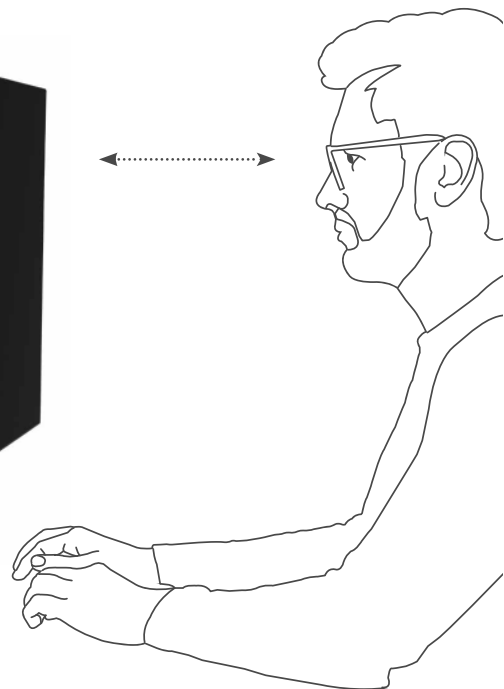

LogiLink®

Monitor Wall Mount with Gas Spring Arm

Art. No.: BP0144
BP0145
BP0146

Ergonomic Design for Home or Office

This Monitor Wall Mount with Gas Spring Arm series are great for saving desk space and increasing work comfort. Built-in gas springs for smooth movement; constructed from durable steel and aluminum to support monitor weights up to 9 kg per arm. Ergonomic adjustment includes swivel, tilt, rotation and full arm extension for the best viewing angles.

Frees up your desktop, easily take the strain off of your neck and create better posture to increase work productivity.

Smooth & Flexible Adjustment

Built-in gas spring mechanism offers exceptional range of motion to effortlessly swivel and tilt to your desired position.

Built-in spring tension gauge for weight adjustment.

Quick & Easy Installation

Effortlessly mount your monitor using the Keyhole Pattern.

*The specifications and pictures are subject to change without prior notice.
*All trade names referenced are the registered trademarks of their respective owners.