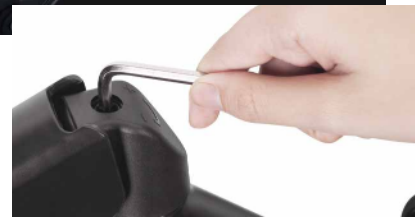

LogiLink®

Monitor Wall Mount with Gas Spring Arm

Art. No.: BP0144
BP0145
BP0146

Ergonomic Design for Home or Office

This Monitor Wall Mount with Gas Spring Arm series are great for saving desk space and increasing work comfort. Built-in gas springs for smooth movement; constructed from durable steel and aluminum to support monitor weights up to 9 kg per arm. Ergonomic adjustment includes swivel, tilt, rotation and full arm extension for the best viewing angles.

Frees up your desktop, easily take the strain off of your neck and create better posture to increase work productivity.

Smooth & Flexible Adjustment

Built-in gas spring mechanism offers exceptional range of motion to effortlessly swivel and tilt to your desired position.

Built-in spring tension gauge for weight adjustment.

Quick & Easy Installation

Effortlessly mount your monitor using the Keyhole Pattern.

*The specifications and pictures are subject to change without prior notice.
*All trade names referenced are the registered trademarks of their respective owners.