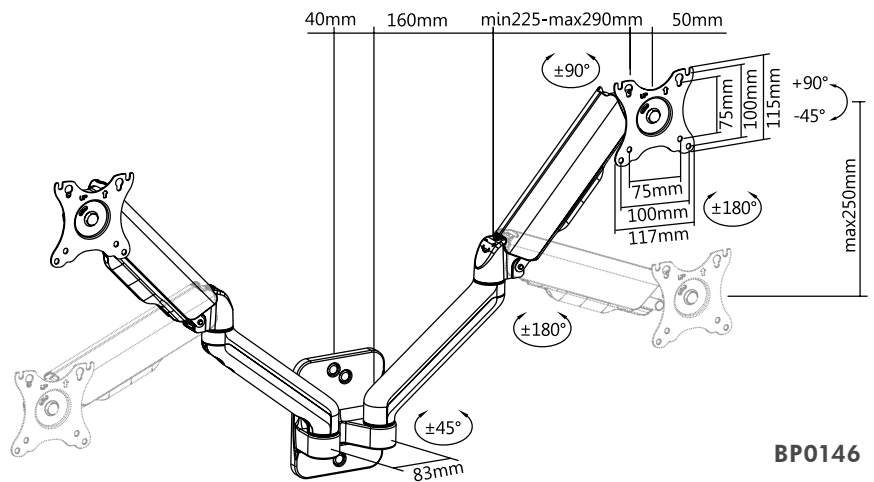

BP0146

Package Contents:

- » 1x Monitor Wall Mount
- » 1x Screw Package
- » 1x User Manual

Package Information:

Art-No.	Packing Dimension	Packing Weight	Carton Dimension	Carton Q'ty	Carton Weight
BP0144	440x195x90 mm	1.76 kg	440x195x90 mm	1 pcs	1.76 kg
BP0145	405x305x90 mm	2.24 kg	405x305x90 mm	1 pcs	2.24 kg
BP0146	405x290x155 mm	4.1 kg	405x290x155 mm	1 pcs	4.1 kg

*The specifications and pictures are subject to change without prior notice.
*All trade names referenced are the registered trademarks of their respective owners.