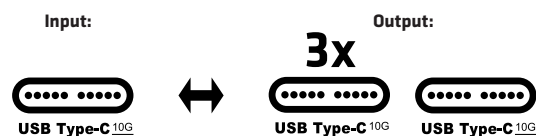

w e connect
Copyright © 2024, Club 3D B.V. www.club-3d.com