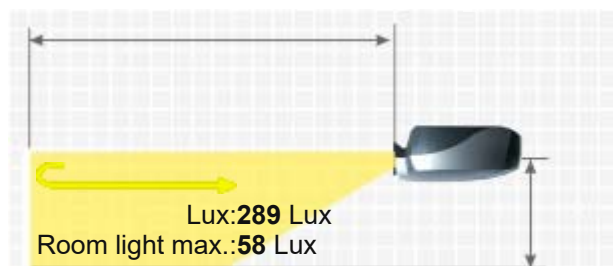

Wanbo T6 Max

WANBO T6 MAX

The micro port variable Wanbo T6 Max LED LCD Beamer has a contrast of 3000:1 full on/of and an HDTV 1920 x 1080 Resolution. The lifespan is 20000 hours due to the LEDs, which is enjoyed with four hours daily over 13.7 years. The built-in ambient light sensor (Ambient Light Sensor) detects the ambient light in the room and automatically optimizes the image. Files can be played directly with the integrated media player.

Brief presentation
Beta 2.5

Due to the brightness of 650 Ansi sources, an image width of 259 cm is possible. In room light, the picture should be max. 173 cm wide. The projector has a screen mirroring support that allows direct return via Wi-Fi videos in high resolution and surround sound from smartphones, tablets and PCs with Android, Windows or iOS. It is also compatible with Full HD 1080P and 4K (compressed). The only 29 decibels operating noise make the projection quiet.

Projection system
1 x LCD TFT panel
HDTV 16/9 Liquid Crystal Display

Ansi-Lumen	650	Projector	289 Lux (at 200 cm canvas)
Contrast	3000:1 full on/of	Canvas	3000:1 full on/of
Black value	0.217 min. Lumen		0.096 min. Lumen
Offset	--		

Resolution
HDTV 1920 x 1080
2.073,600 pixels
UHD (4K2K) 3840 x 2160 compressed

Playback signals
Pal, SECAM, NTSC, HDTV 720p, 1080i, 1080p, 4K UHD (compressed), EDTV 480p, 576p
Mediaplayer formats.

Area of application
Micro portable || Small mobile presentations.
Small image width or rooms with very little room light under 100 lumens..

Light source LED
Light lifetime 20000 hours

Operating costs
0,00 € da LED

The focus
motor

Zoom
No zoom

Objective
--