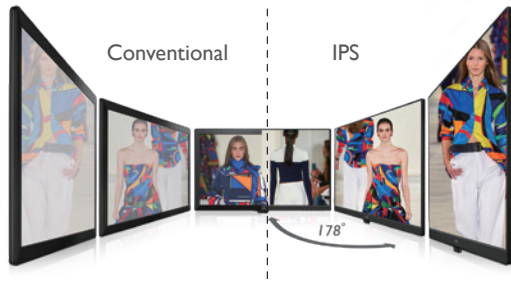

BenQ BL2480T Business Monitor

IPS Wide Viewing Angle Technology

IPS (In-Plane Switching) Technology provides accurate color and image reproduction from any angle. An expansive 178° viewing angle is ideal for work and for on-screen reviews with multiple people in the room.