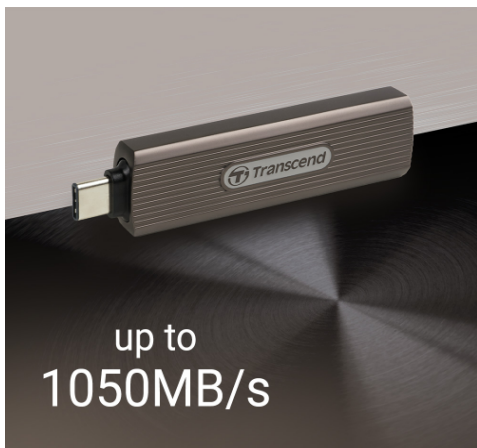

Portable SSDs

ESD330C Portable SSD

The ESD330C is Transcend's miniature portable SSD that delivers a lightning-fast transfer rate of 10 Gbps and a generous storage capacity of up to 2TB, allowing you to transfer vast amounts of files in the blink of an eye. With a retractable USB Type-C connector, the ESD330C is a convenient and efficient external storage option that you won't want to miss out on!

up to
1050MB/s

10Gbps Blistering Speeds

Transcend's ESD330C portable SSD features a super-fast 10Gbps transfer rate and cutting-edge SLC Cache technology, delivering blazing R/W speeds of up to 1050/950 MB/s. With such competitive performance, this small drive makes large file transfers virtually hassle-free, effectively giving you the power of a mini SSD in the palm of your hand! The ESD330C is also backward compatible with USB 2.0 & 3.0 devices, allowing for greater accessibility and ease-of-use.

*Speed may vary due to host hardware, software, usage, and storage capacity.

Classic Design, Always Dependable.

The ESD330C is built with high-quality alloy that is incredibly durable, keeping your data safe and intact wherever you go. An integrated lanyard hole allows for more attachment options. The built-in ECC functionality also provides enhanced stability for data storage.

Retractable USB-C Connector For Cable-Free Convenience

The ESD330C comes with a retractable USB Type-C connector, protecting it from damage while also making it convenient to carry. Just plug it into the Type-C port on your devices and enjoy fast file transfers, no cable needed!