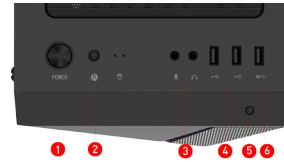

msi

PC COMPONENTS

MAG VAMPIRIC 100R

FEATURE

Mesh Certified Makes It Work

- Can install up to 6x system fans, providing ventilation and stable performance to the whole system
- Built-in ARGB fan with striking lighting and vivid lighting effects
- Premium-grade 4mm thick tempered glass that guarantees window durability and viewing capability
- The magnetic dust filter on top is designed to give users an easy un-installing and cleaning experience
- Quickly control the fan color and lighting effects with Insta-Light Loop at the touch of a button

CONNECTIONS

- | | |
|-----------------------|----------------------------|
| 1. Power Button | 4. USB 2.0x 2 |
| 2. Reset Button | 5. Insta-Light Loop Button |
| 3. Mic in / Audio out | 6. USB 3.2 Gen 1 Type-A |