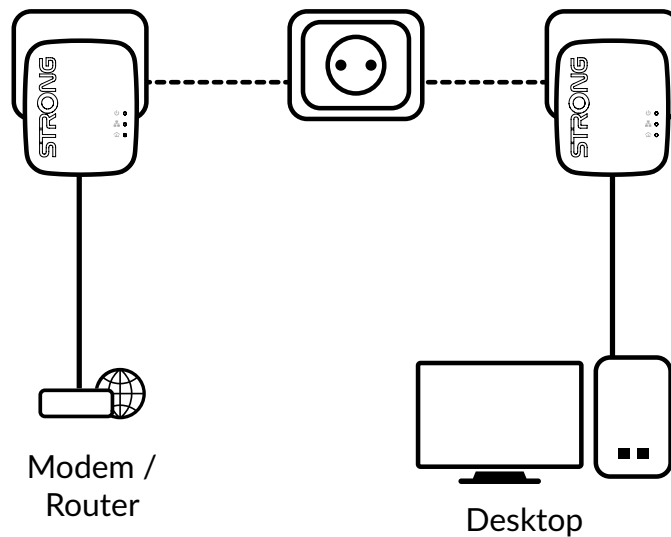

STRONG

POWERLINE 1000 KIT MINI

Hardware

Standards:	HomePlug™ AV/ HomePlug™ AV2, IEEE 802.3, IEEE 802.3u, IEEE 802.3ab
Ethernet Interface:	1x Gigabit Ethernet port (10/100/1000 mbps)
Button:	Connect & Secure/Reset
LEDs:	Power, Powerline, Ethernet
Power:	100 - 240 V, 50/60 Hz
Security:	128 bit AES
Range:	Up to 300 meters over electric circuit
Frequency:	1.8 MHz ~ 68 MHz
Size (WxDxH):	63 x 68 x 75 mm
Weight in kg:	0,079

Others

Certification:	CE
Package Contents:	2x Powerline 1000 Mini Adapters 2x Ethernet Cables Quick Installation Guide, Warranty Card
System Requirements:	RJ45 Ethernet connection
Environment:	Operating Temperature: 0 °C ~ +40 °C S storage Temperature: -40 °C ~ +70 °C Operating Humidity: 10%~90% non-condensing Storage Humidity: 5%~90% non-condensing

EAN POWERL1000DUOMINI : 9120072375712

PCB: 10

29/08/23