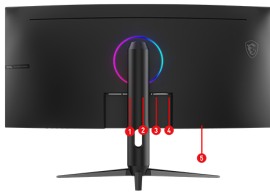

Dimension (W x D x H)	808.60 x 269.97 x 513.97mm 808.60 x 119.67 x 363.95 mm (without stand)
Carton Dimension (W X D X H)	WW carton: 948 x 210 x 487mm Outer: 963 x 225 x 509mm
Note	DisplayPort: 3440 x 1440 (Up to 180Hz) HDMI™ 2.0b: 3440 x 1440 (Up to 100Hz) Adobe RGB, DCI-P3 and sRGB follow CIE1976 Standard

CONNECTIONS

1. 2 x HDMI™
  2.0b(UWQHD@100Hz)
2. Display Port 1.4a
3. Earphone out
4. DC-in
5. Kensington Lock