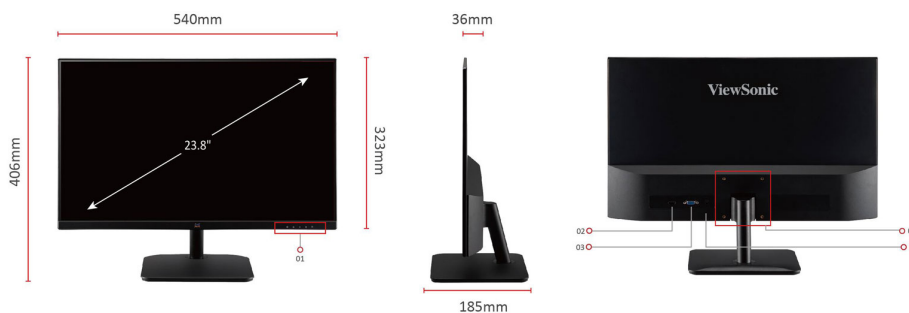

## Product Description

The ViewSonic VA2432-h is a 24" Full HD IPS monitor with HDMI and VGA input for business or home usage. With SuperClear® IPS technology and Full HD resolution, images are clear and detailed from a wide range of viewing angles. The VA2432-h's three-sided frameless bezel design delivers a seamless viewing experience. This monitor provides six ViewMode presets that deliver optimized screen performance in different applications. Eye-Care technology and energy-saving Eco mode help to eliminate eye strain from extended viewing periods. With VESA-compatible mount support, this monitor is easy to setup in any environment.

1. Menu Control Panel
2. HDMI
3. VGA
4. VESA Compatible (Wall Mount 75x75mm)
5. AC IN

Visit Us  [www.viewsonic.com](http://www.viewsonic.com)

**DISPLAY**

Display Size (in.):	24
Viewable Area (in.):	23.8
Panel Type:	IPS Technology
Resolution:	1920 x 1080
Resolution Type:	FHD
Static Contrast Ratio:	1,000:1 (typ)
Dynamic Contrast Ratio:	50M:1
Light Source:	LED
Brightness:	250 cd/m <sup>2</sup> (typ)
Colors:	16.7M
Color Space Support:	8 bit (6 bit + Hi-FRC)
Aspect Ratio:	16:9
Response Time (Typical GTG):	4ms
Viewing Angles:	178° horizontal, 178° vertical
Backlight Life (Hours):	30000 Hrs (Min)
Curvature:	Flat
Refresh Rate (Hz):	75
Blue Light Filter:	Yes
Flicker-Free:	Yes
Color Gamut:	NTSC: 72% size (Typ), sRGB: 104% size (Typ)
Pixel Size:	0.275 mm (H) x 0.275 mm (V)
Surface Treatment:	Anti-Glare, Hard Coating (3H)

**DIMENSIONS (METRIC) (WXHXD)**

Packaging (mm):	600 x 395 x 112
Physical (mm):	540 x 406 x 185
Physical Without Stand (mm):	540 x 322 x 36

**GENERAL**

Regulations:	RoHS, WEEE, BSMI, BIS
PACKAGE CONTENTS:	VA2432-H x1, HDMI Cable (v1.4; Male-Male) x1, AC/DC Adapter x1, Quick Start Guide x1, Power plug x2
Recycle/Disposal:	Please dispose of in accordance with local, state or federal laws.
Warranty:	*Warranty offered may differ from market to market