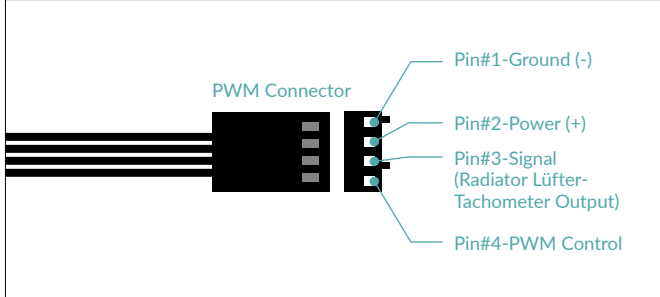

P12 Max

120 mm High-Speed PWM Fan

General Specifications

Dimensions	120 (L) x 120 (W) x 25 (H) mm
Net Weight	184 g
Operating Ambient Temperature	0-40 °C
Warranty	6 Years

Fan Specifications

Fan Speed	200-3300 rpm (PWM controlled), 0rpm below 5% PWM
Airflow	81.04 cfm 137.69 m ³ /h
Static Pressure	4.35 mmH ₂ O
Noise Level	0.6 Sone
Fan Bearing	Fluid Dynamic Bearing
Typical Voltage	12 V DC
Start Up Voltage	3.9 V DC
Current	0.29 A
Cable Length	400 mm
Connector	4-Pin PWM Connector