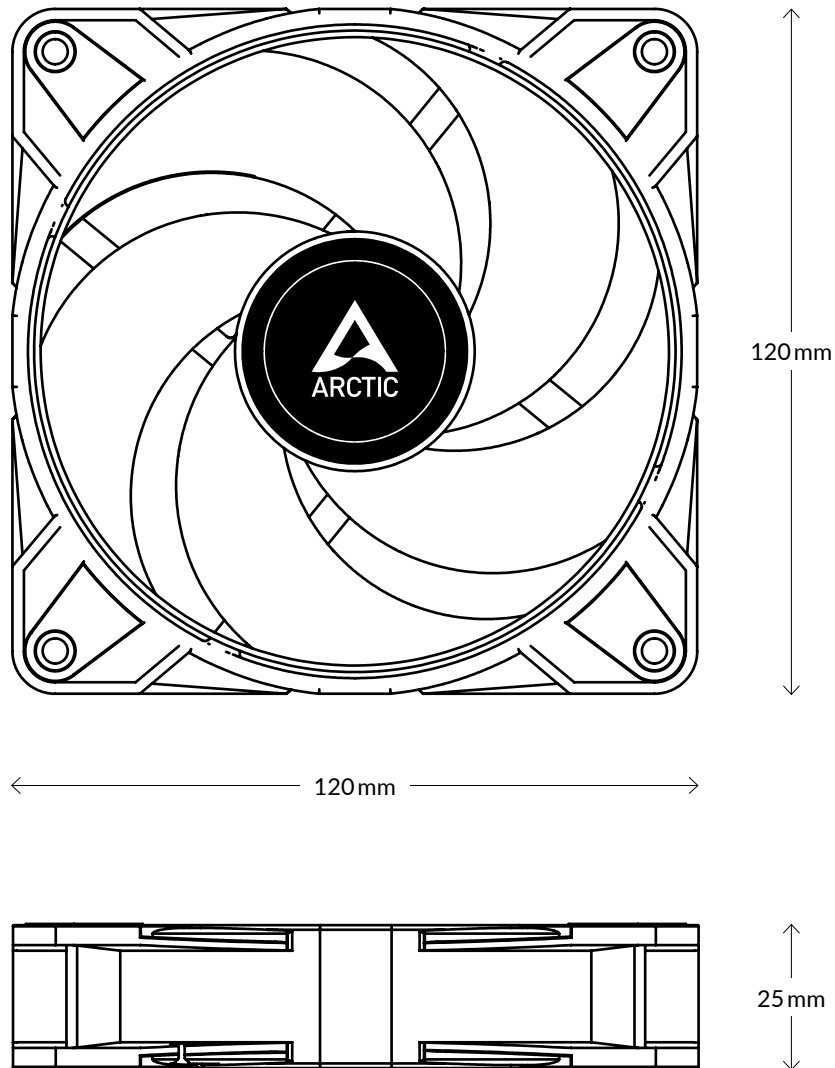

P12 Max

120 mm High-Speed PWM Fan

General Specifications

Dimensions	120 (L) x 120 (W) x 25 (H) mm
Net Weight	184 g
Operating Ambient Temperature	0-40 °C
Warranty	6 Years

Fan Specifications

Fan Speed	200-3300 rpm (PWM controlled), 0rpm below 5% PWM
Airflow	81.04 cfm 137.69 m ³ /h
Static Pressure	4.35 mmH ₂ O
Noise Level	0.6 Sone
Fan Bearing	Fluid Dynamic Bearing
Typical Voltage	12 V DC
Start Up Voltage	3.9 V DC
Current	0.29 A
Cable Length	400 mm
Connector	4-Pin PWM Connector

Shipping Information - P12 Max (White)

Box Dimensions	125 (L) x 127 (W) x 30 (H) mm
Gross Weight	214 g
SKU	ACFAN00293A
EAN	4895213704267
UPC	840033402040
Box Content	P12 Max White x 1 Mounting Screws x 4

Shipping Information - P12 Max (Black)

Box Dimensions	125 (L) x 127 (W) x 30 (H) mm
Gross Weight	214 g
SKU	ACFAN00280A
EAN	4895213704076
UPC	840033401883
Box Content	P12 Max x 1 Mounting Screws x 4

Shipping Information - P12 Max (Black) - 5 Pack

Box Dimensions	135 (L) x 127 (W) x 123 (H) mm
Gross Weight	1008 g
SKU	ACFAN00289A
EAN	4895213704106
UPC	840033401913
Box Content	P12 Max x 5 Mounting Screws x 20

P12 Max

120 mm High-Speed PWM Fan

All materials are compatible with RoHS requirements.