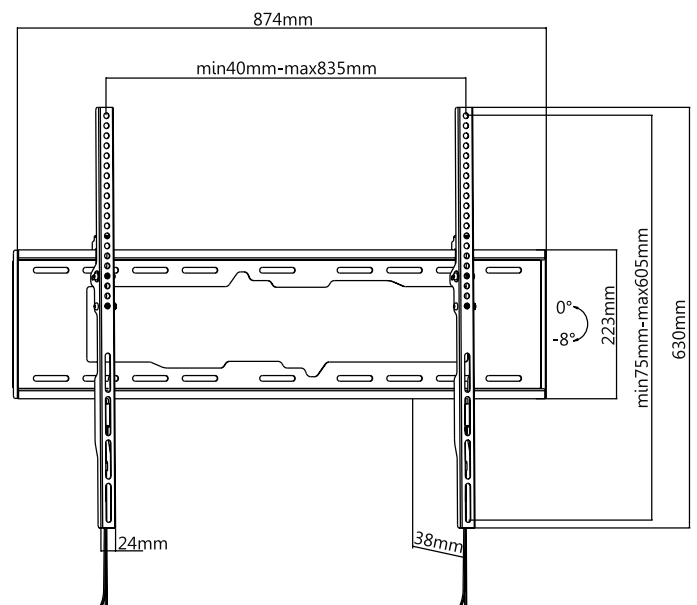

Specifications:

Screen Size	55"-90" flat/curved TVs
Weight Capacity	50 kg
VESA Plate Compatible	200x200, 300x200, 300x300, 400x200, 400x300, 400x400, 600x400, 600x600, 800x400, 800x600 mm
Tilt	-8°-0°
Wall Clearance	3.8 cm
Bubble Level	Hook-on bubble level
Material	Steel
Color	Black
Dimensions	3.8x87.4x63 cm

Package Contents:

- » 1x TV Wall Mount
- » 1x Screw Package
- » 1x User Manual

Package Information:

- » Packing Dimension: mm
- » Packing Weight: kg
- » Carton Dimension: mm
- » Carton Q'ty: pcs
- » Carton Weight: kg