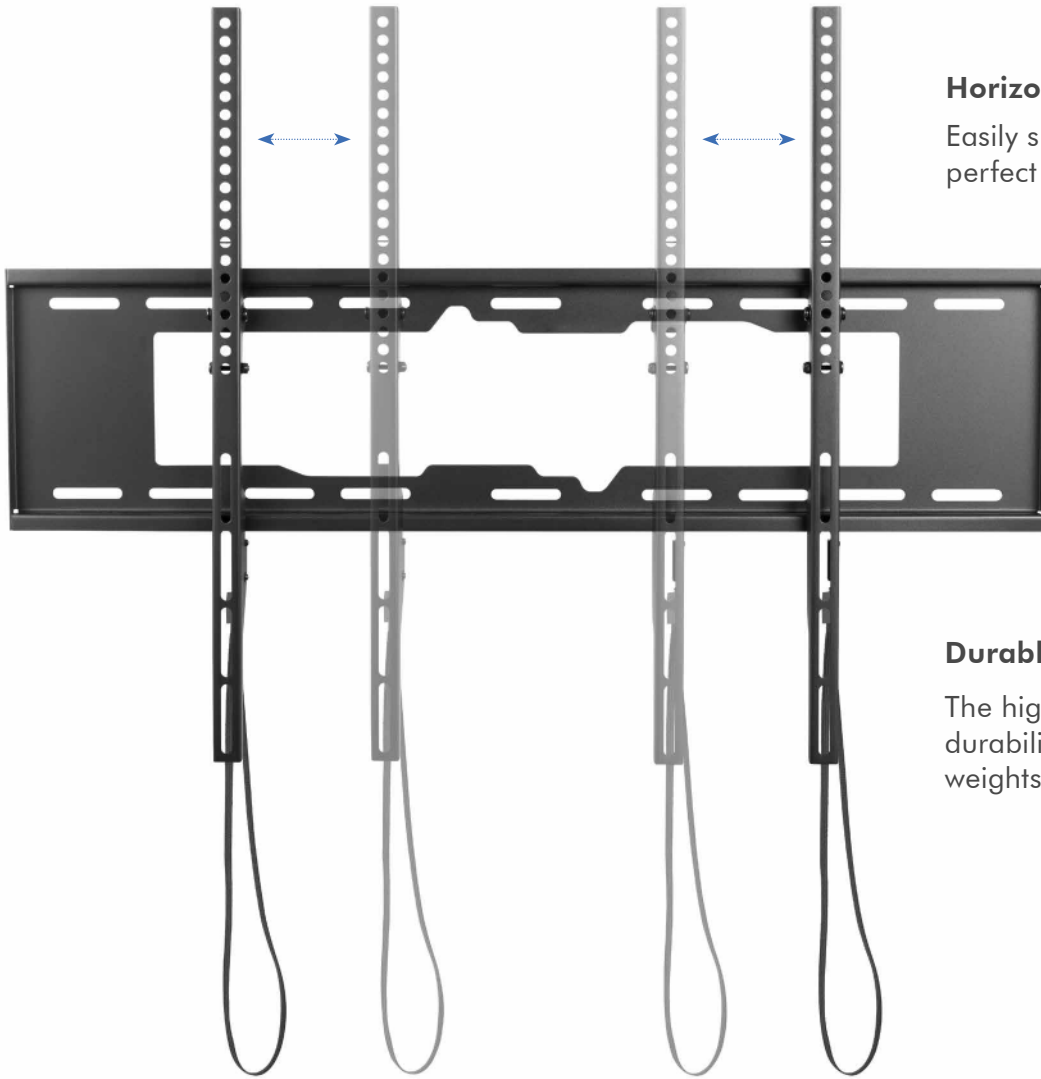

Horizontal Adjustment

Easily slide TV to left or right for perfect position on the wall.

Durable Construction

The high-quality steel mount ensures durability and stability; supporting TV weights up to 50 kg.