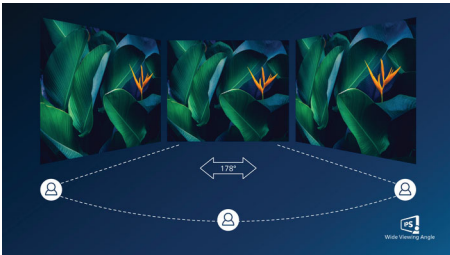

Highlights

USB-C connection

This Philips display features a USB type-C connector with power delivery. With intelligent and flexible power management, you can power charge your compatible device directly. Its slim, reversible USB-C allows for easy, one-cable connection. You can watch high resolution video and transfer data at a super-speed, while powering up and re-charging your compatible device at the same time.

IPS technology

IPS displays use an advanced technology which gives you extra wide viewing angles of 178/178 degree, making it possible to view the display from almost any angle - even in 90 degree Pivot mode! Unlike standard TN panels, IPS displays gives you remarkably crisp images with vivid colors, making it ideal not only for Photos, movies and web browsing, but also for professional applications which demand color accuracy and consistent brightness at all times.