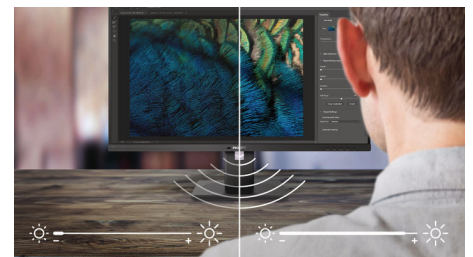

PowerSensor

PowerSensor is a built-in 'people sensor' that transmits and receives harmless infrared signals to determine if user is present and automatically reduces monitor brightness when user steps away from the desk, cutting energy costs by up to 80 percent and prolonging monitor life

USB-C

IPS
Wide Viewing
Angle

Windows Hello

Flicker-free

LowBlue Mode

EasyRead

SmartErgo
Base

PowerSensor

HDMI™
HIGH DEFINITION MULTIMEDIA INTERFACE