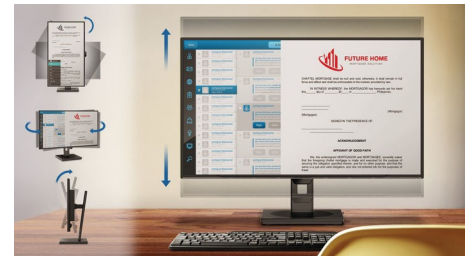

uses a smart software technology to reduce harmful shortwave blue light.

EasyRead mode

EasyRead mode for a paper-like reading experience

SmartErgoBase

The SmartErgoBase is a monitor base that delivers ergonomic display comfort and provides cable management. The base can swivel, tilt and rotate to various angles to ensure maximum comfort. The height adjustable stand guarantees the optimal viewing level, reducing the physical strains of a long workday, while cable management reduces cable clutter and keeps the workspace neat and professional.