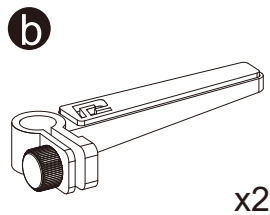

PowerColor®

GCH-1000

Graphics Card Holder

Specifications

Model	GCH-1000
Product name	Graphics card holder
Product color	Black, Red
Material	Aluminum, steel, plastic
Package dimensions (L x W x H)	245 x 148 x 27 mm
Product dimensions (L x W x H)	79.3 x 38 x 272mm(Max)
Product weight	129g
Max load weight	5kg

Contents