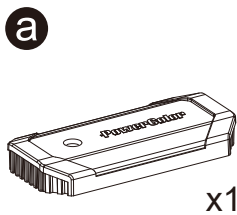

PowerColor®

GCH-1000

Graphics Card Holder

Specifications

Model	GCH-1000
Product name	Graphics card holder
Product color	Black, Red
Material	Aluminum, steel, plastic
Package dimensions (L x W x H)	245 x 148 x 27 mm
Product dimensions (L x W x H)	79.3 x 38 x 272mm(Max)
Product weight	129g
Max load weight	5kg

Contents