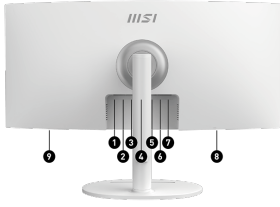

Modern MD342CQPW

BE YOUR WINDOW TO THE WORLD

CERTIFICATES	CB/CE, Energy Star
VIDEO INPUT COMPATIBILITY	PC, Mac, PS5™, PS4™, Xbox, Mobile, Notebook *All trademarks and the registered trademarks are the property of their respective owners.
ACCESSORIES	1x DisplayPort 1.2a cable, 1x USB 3.2 Gen 1 Type-B to A cable, 1x Power Adaptor, 1x Power Cord, 1x Quick Guide, 4x VESA Wall Mount Screws
Note	HDMI™: 3440 x 1440 (Up to 100Hz) DisplayPort: 3440 x 1440 (Up to 120Hz) Type-C: 3440 x 1440 (Up to 120Hz) HDMI™ CEC Support Adobe RGB, DCI-P3 and sRGB follow CIE1976 Standard

CONNECTIONS

1. 1x DC Jack
2. 1x Headphone-out
3. 2x HDMI 2.0b
4. 1x DisplayPort 1.4a
5. 1x Type-C (DP Alt.) w/ 98W PD
6. 1x USB 5Gbps Type-B
7. 2x USB 5Gbps Type-A
8. 1x Kensington Lock
9. OSD Button