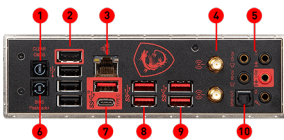

## SPECIFICATIONS

<b>Model Name</b>	MEG Z390 ACE
<b>CPU Support</b>	Supports 9 <sup>th</sup> / 8 <sup>th</sup> Gen Intel® Core™ / Pentium® Gold / Celeron® processors
<b>CPU Socket</b>	LGA 1151
<b>Chipset</b>	Intel® Z390 Chipset
<b>Graphics Interface</b>	3 x PCI-E 3.0 x16 slots Support 2-way NVIDIA® SLI™ Technology and 3-way AMD® CrossFire™ Technology
<b>Memory Support</b>	4 DIMMs, Dual Channel DDR4-4500(OC)
<b>Expansion Slots</b>	3 x PCI-E x1 slots
<b>Storage</b>	3 x Turbo M.2 slots (Intel® Optane™ Memory Ready) 6 x SATA 6Gb/s
<b>USB Ports</b>	8 x USB 3.1 (Gen2, A+C) + 4 x USB 3.1 (Gen1) + 8 x USB 2.0
<b>LAN</b>	Killer™ E2500 Gigabit Ethernet
<b>Wireless / BT</b>	Intel® Wireless-AC 9560 (1.73Gbps)
<b>Audio</b>	8-Channel (7.1) HD Audio with AUDIO BOOST HD
<b>Form Factor</b>	ATX

## CONNECTIONS

1. Clear CMOS Button
2. USB 2.0 Ports
3. Killer™ E2500 Gigabit LAN
4. Wi-Fi / Bluetooth Antenna Connectors
5. HD Audio Connectors
6. BIOS FLASHBACK+ Button
7. USB 3.1 Gen2 Ports Type A+C
8. USB 3.1 Gen2 Ports
9. USB 3.1 Gen2 Ports
10. Optical S/PDIF-Out