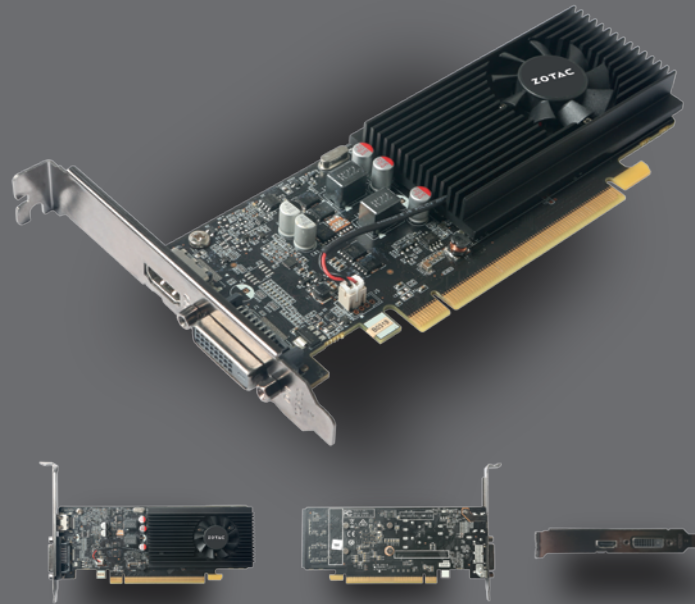

ZOTAC GeForce® GT 1030

SKU: ZT-P10300A-10L

Experience a faster PC and accelerate performance with the ZOTAC GeForce® GT 1030 graphics card. Delivering superior performance over integrated graphics, get more oomph from your PC. The blend of performance and efficiency make for great video experiences and photo editing.

POWER REQUIREMENTS

- 300-watt power supply recommended
- 30-watt max power consumption

INSIDE THE BOX

- ZOTAC GeForce® GT 1030
- Quick Install Guide
- Driver Disk

DIMENSIONS

- Length: 172.5mm (6.77in)
 - Height: 111.15mm (4.38in)
 - Width: 1 slot - 16mm (0.63in)
- Box
- Height: 260mm (10.24in)
 - Width: 160mm (6.3in)
 - Depth: 58mm (2.28in)