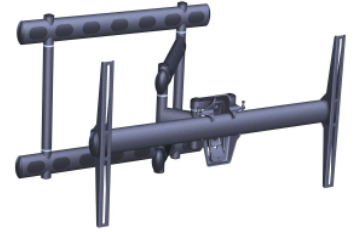

## PFW 6852 Display Wall Mount

This full-articulation swingout mount for flat-panels up to 136 kg / 300 lbs. Typically fits displays larger than 40 inch or displays with a mounting pattern of 225 x 225mm to 985 x 665mm.

## PFW 6852 Display Wall Mount

# Specifications

Min. screen size (inch)	40
Min. screen size (inch)	40
Max. screen size (inch)	98
Max. screen size (inch)	98
Min. hole pattern	300mm x 200mm
Max. hole pattern	985mm x 665mm
Max. horizontal hole pattern (mm)	985
Max. vertical hole pattern (mm)	665
Universal or fixed hole pattern	Universal
Max. height of interface (mm)	533
Max. width of interface (mm)	945
Max. weight load (kg)	136
Max. weight load (Lbs)	299.83
Turn	Up to 180°
Number of pivot points	3
Tilt	Tilt -10°/+10°
Orientation	Landscape
Lock options	No lock
Article number (SKU)	7368520
EAN single box	8712285323409
Colour	Black
Certifications	TÜV
TÜV certified	Yes
Guarantee	5 years