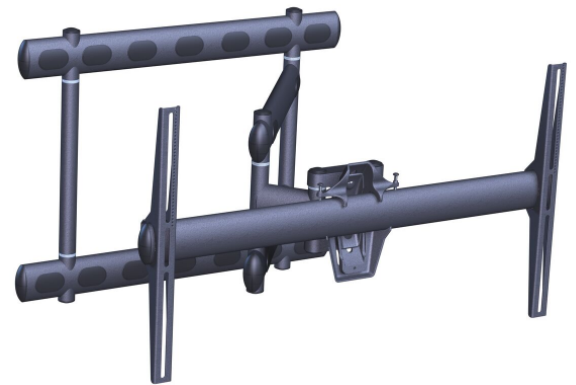

## PFW 6852 Display Wall Mount

This full-articulation swingout mount for flat-panels up to 136 kg / 300 lbs. Typically fits displays larger than 40 inch or displays with a mounting pattern of 225 x 225mm to 985 x 665mm.

## PFW 6852 Display Wall Mount

# Specifications

Min. screen size (inch)	40
Min. screen size (inch)	40
Max. screen size (inch)	98
Max. screen size (inch)	98
Min. hole pattern	300mm x 200mm
Max. hole pattern	985mm x 665mm
Max. horizontal hole pattern (mm)	985
Max. vertical hole pattern (mm)	665
Universal or fixed hole pattern	Universal
Max. height of interface (mm)	533
Max. width of interface (mm)	945
Max. weight load (kg)	136
Max. weight load (Lbs)	299.83
Turn	Up to 180°
Number of pivot points	3
Tilt	Tilt -10°/+10°
Orientation	Landscape
Lock options	No lock
Article number (SKU)	7368520
EAN single box	8712285323409
Colour	Black
Certifications	TÜV
TÜV certified	Yes
Guarantee	5 years