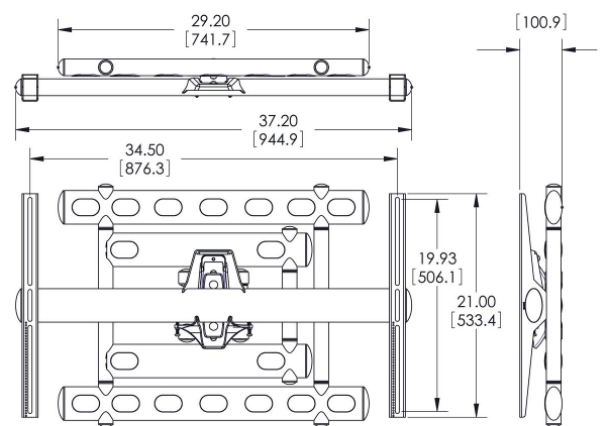

## PFW 6852 Display Wall Mount

This full-articulation swingout mount for flat-panels up to 136 kg / 300 lbs. Typically fits displays larger than 40 inch or displays with a mounting pattern of 225 x 225mm to 985 x 665mm.

# Specifications

Min. screen size (inch)	40
Min. screen size (inch)	40
Max. screen size (inch)	98
Max. screen size (inch)	98
Min. hole pattern	300mm x 200mm
Max. hole pattern	985mm x 665mm
Max. horizontal hole pattern (mm)	985
Max. vertical hole pattern (mm)	665
Universal or fixed hole pattern	Universal
Max. height of interface (mm)	533
Max. width of interface (mm)	945
Max. weight load (kg)	136
Max. weight load (Lbs)	299.83
Turn	Up to 180°
Number of pivot points	3
Tilt	Tilt -10°/+10°
Orientation	Landscape
Lock options	No lock
Article number (SKU)	7368520
EAN single box	8712285323409
Colour	Black
Certifications	TÜV
TÜV certified	Yes
Guarantee	5 years