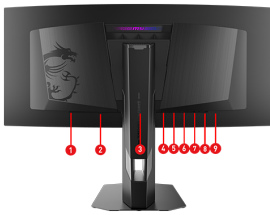

USB Type-C Power Delivery 98W

Built-in an USB Type-C connection with 98W power delivery allows you to effortlessly connect to and charge your devices.

Dimension with Stand (W x D x H)	812.83 x 228.3 x 543.08 mm (32 x 8.9 x 21.3 inch)
Dimension without Stand (W x D x H)	812.83 x 118.54 x 372.09 mm (32 x 4.6 x 14.65 inch)
Weight (NW / GW)	7.77 kg (17.13 lbs) / 13.49 kg (29.7 lbs)
Carton Dimension (W X D X H)	995 x 200 x 505 mm (39.1 x 7.87 x 19.8 inch)
Accessories	1x HDMI™ Cable (2.1) 1x DisplayPort Cable (2.1a) 1x USB Type-B to A Cable 1x Power Cord (C13) 1x Quick Guide 4x VESA Wall Mount Screw 1x Fiber Cloth, 1x Color Report
Note	HDMI™: 3440 x 1440 (Up to 360Hz) DisplayPort: 3440 x 1440 (Up to 360Hz) Type-C: 3440 x 1440 (Up to 360Hz) Support: HDMI™ CEC, KVM, PIP/PBP
Warranty	3 years (including panel burn-in)

CONNECTIONS

1. Kensington Lock
2. AC-in
3. 5-way Joystick Navigator
4. Headphone-out
5. 2x HDMI™ 2.1 (UWQHD@360Hz)
6. DisplayPort 2.1a (UHBR13.5)
7. Type-C (DP alt.) w/ 98W PD
8. USB 2.0 Type-B
9. 2x USB 2.0 Type-A