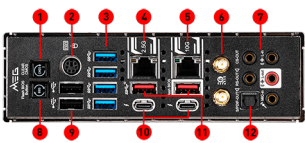

SPECIFICATION

Model Name	MEG Z490 GODLIKE
CPU Support	Supports 10 th Gen Intel® Core™ and Pentium® Gold / Celeron® processors
CPU Socket	LGA 1200
Chipset	Intel® Z490 Chipset
Graphics Interface	3x PCI-E 3.0 x16 slots Support 2-way NVIDIA® SLI™ Technology / 3-way AMD® CrossFire™ Technology
Display Interface	2 x Thunderbolt™ 3 (Type-C) - Requires Processor Graphics
Memory Support	4 DIMMs, Dual Channel DDR4-5000MHz(OC)
Expansion Slots	1x PCIe 3.0 x1 slot
Storage	3 x Turbo M.2 32Gb/s slots, supports Intel® Optane™ technology 6x SATA 6Gb/s
USB ports	5 x USB 3.2 Gen 2 10Gbps (2 Type-A + 3 Type-C) + 8 x USB 3.2 Gen 1 5Gbps (Type-A) + 6 x USB 2.0
LAN	Aquantia AQC107 10G LAN + Realtek® 8125B 2.5G LAN
WiFi / BT	Intel® Wi-Fi 6 AX201, Bluetooth 5.1
Audio	8-Channel(7.1) HD Audio with Audio Boost HD
Form Factor	E-ATX

CONNECTIONS

1. Clear CMOS Button
2. PS/2 Keyboard / Mouse Port
3. USB 3.2 Gen1 5Gbps (Type-A)
4. 2.5G LAN
5. 10G Super LAN
6. Wi-Fi /Bluetooth Antenna Connectors
7. HD Audio Connectors
8. Flash BIOS Button
9. USB 2.0
10. Thunderbolt 3 (40Gbps)
11. USB 3.2 Gen2 10Gbps (Type-A)
12. Optical S/PDIF-Out

FEATURE

Dual Thunderbolt 3 Ports

Thunderbolt™ 3 brings Thunderbolt to USB-C at speeds up to 40 Gb/s, creating one compact port that does it all.

Dynamic Dashboard II

A colorful OLED panel indicates the status of your GODLIKE and shows off your own personality.

Extreme Power Design

ISL digital PWM, 16+1+1 phases with 90A SPS and dual CPU power connectors to unleash your true power.

10G Super LAN

Next level network speed, secure networking with fastest data throughput to improve efficiency.