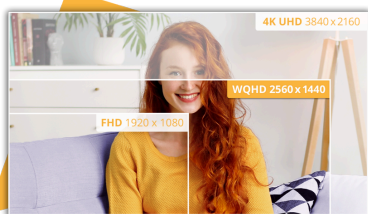

Immersive ultrawide clarity with fluid performance and curved comfort

The CU34B3E elevates your workflow with its expansive 34" WQHD ultrawide display, offering exceptional clarity and a wider field of view for seamless multitasking. Its curved design enhances visual comfort, drawing you deeper into your content. With a fast 120Hz refresh rate and 1ms response time, every motion appears smoother and more responsive—perfect for both productivity and entertainment. Adaptive Sync ensures a tear-free visual experience, making this monitor a versatile addition to any modern workspace.

Features

Wide QHD (WQHD) Resolution

With 3440 x 1440 resolution, Wide Quad HD (WQHD) offers superior picture quality and crisp imagery that reveals every detail. The widescreen 21:9 aspect ratio is perfect for watching movies in an expansive format or immersing yourself in the latest game, plus it offers more space when it's time to work. True 8-bit color provides a broad color palette for vibrant, natural-looking images.

Adaptive sync

Adaptive Sync aligns your monitor's vertical refresh rate with the frame rate delivered by your GPU, making your gameplay and casual gaming experience even more fluid by eliminating stuttering, tearing and judder. This feature is also useful when enjoying videos and other visual media, for a smoother entertainment.

GENERAL	
Model Name	CU34B3E
Brand	AOC
Channel	B2C
Product line	Basic-line
Design family	B3
EAN	4038986113250

DISPLAY INFORMATION	
Screen size (inch)	34,0
Screen size (cm)	86,36
Curvature Radius	1500R
Display hardness	3H
Pixel Pitch (mm)	0,23175
Panel resolution	3440x1440
Aspect ratio	21:9
Panel type	VA
Backlight type	WLED
Max Refresh rate	120 Hz
Response time GtG	4 ms
Response time MPRT	1 ms
Static contrast ratio	3500:1
Dynamic contrast ratio	50M:1
Viewing angle (CR10)	178/178
Display colours	16.7 Million
Brightness in nits	300 cd/m ²