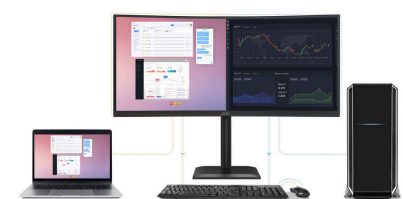

Height adjustable Stand

Raise or lower the screen to suit each individual's height and seating preferences. The easy-to-adjust stand ensures hours of comfort.

Anti-Blue light

AOC has created an innovative solution to protect against the damaging effects of blue light from computer screens. AOC's Anti-Blue Light technology is revolutionary in reducing the intensity and strength of blue light from computer screens while still maintaining true color and clarity.

KVM

Share one single keyboard, mouse and monitor between multiple computers with KVM switch hardware.

GENERAL	
Model Name	CU34E4CV
Brand	AOC
Channel	B2B
Product line	Essential-line
Design family	E4
Launch date (ETA)	9/1/2025
EAN	4038986112864
DISPLAY INFORMATION	
Screen size (inch)	34,0
Screen size (cm)	86,36
Flat / Curved	Curved
Curvature Radius	1500R
Display hardness	3H
Panel treatment	Antiglare (AG)
Pixel Pitch (mm)	0,23175
Pixels per Inch	109,68
Panel resolution	3440x1440
Aspect ratio	21:9
Panel type	VA
Backlight type	WLED
Max Refresh rate	120 Hz
Response time GtG	4 ms
Static contrast ratio	3500:1
Dynamic contrast ratio	20M:1
Viewing angle (CR10)	178/178
Display colours	1.07 Billion
Brightness in nits	350 cd/m ²
Local Dimming Zones	Global Dimming