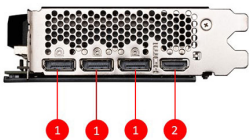

## SPECIFICATIONS

<b>Model Name</b>	GeForce RTX™ 4070 Ti SUPER 16G SHADOW 3X OC
<b>Graphics Processing Unit</b>	NVIDIA® GeForce RTX™ 4070 Ti SUPER
<b>Interface</b>	PCI Express® Gen 4
<b>Core Clocks</b>	Extreme Performance: 2655 MHz (MSI Center) Boost: 2640 MHz
<b>CUDA® CORES</b>	8448 Units
<b>Memory Speed</b>	21 Gbps
<b>Memory</b>	16GB GDDR6X
<b>Memory Bus</b>	256-bit
<b>Output</b>	DisplayPort x 3 (v1.4a) HDMI™ x 1 (Supports 4K@120Hz HDR, 8K@60Hz HDR, and Variable Refresh Rate as specified in HDMI™ 2.1a)
<b>HDCP Support</b>	Y
<b>Power consumption</b>	285 W
<b>Power connectors</b>	16-pin x 1
<b>Recommended PSU</b>	700 W
<b>Card Dimension (mm)</b>	308 x 120 x 43 mm
<b>Weight (Card / Package)</b>	838g / 1294g
<b>DirectX Version Support</b>	12 Ultimate
<b>OpenGL Version Support</b>	4.6
<b>Maximum Displays</b>	4
<b>G-SYNC® technology</b>	Y
<b>Digital Maximum Resolution</b>	7680 x 4320

## CONNECTIONS

1. DisplayPort
2. HDMI™