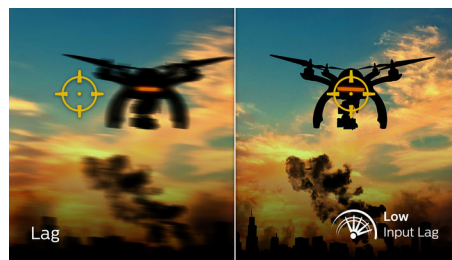

165Hz Gaming

You play intense, competitive gaming. You demand display with lag free, ultra-smooth

images. This Philips display redraws the screen image up-to 165 times per second, effectively faster than a standard display. A lower frame rate can make enemies appear to jump from spot to spot on the screen, making them difficult targets to hit. With 165Hz frame rate, you get those critical missing images on the screen which shows enemy movement in ultra-smooth motion so you can easily target them. With ultra-low input lag and no screen tearing, this Philips display is your perfect gaming partner

1ms MPRT fast response

MPRT (motion picture response time) is more intuitive way to describe the response time, which directly refers the duration from seeing blurry noise to clean and crisp images. Philips gaming monitor with 1 ms MPRT effectively eliminates smearing and motion blur, delivers sharper and precise visuals to enhance gaming experience. Best choice for playing thrilling and twitch-sensitive games.

Low Input Lag

Input lag is the amount of time that elapses between performing an action with connected devices and seeing the result on screen. Low input lag reduces the time delay between entering a command from your devices to monitor, greatly improve on playing twitch-sensitive video games, particularly important to whom plays fast-paced, competitive games.