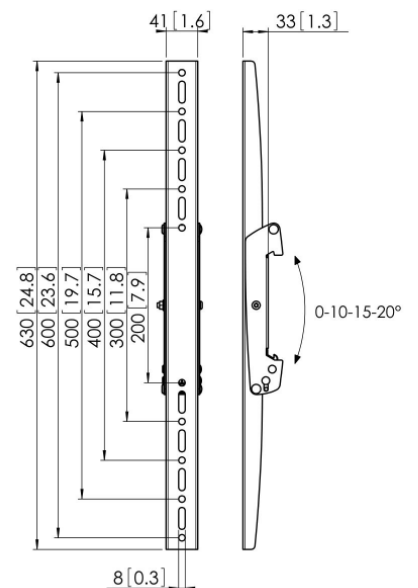

PFS 3306 Display Interface Strips tilt

The PFS 3306 interface display strips is part of the modular Connect-it system with which you can create your own ceiling or floor solution for medium to large sized displays.

PFS 3306 Display Interface Strips tilt

Specifications

Article number (SKU)	7233060
Colour	Black
EAN single box	8712285318900
Height	630
TÜV certified	Yes
Tilt	Tilt up to 20°
Guarantee	5 years
Max. weight load (kg/Lbs)	80 / 176.37
Max. bolt size	M8
Max. height of interface (mm)	630
Max. width of interface (mm)	41
Conned It exceptions	2x back-to-back
Max. vertical hole pattern (mm)	600
Min. vertical hole pattern (mm)	200
Service position	No