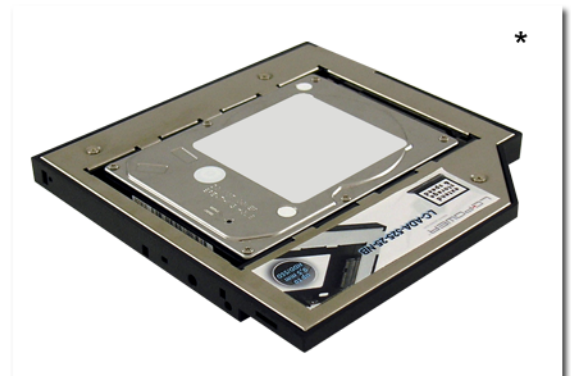

LC-POWER

LC-ADA-525-25-NB

5,25" drive bay rack for an additional
2,5" hard disk drive (HDD/SSD) in a notebook

5,25" drive bay rack for an additional 2,5" hard disk drive (HDD/SSD) in a notebook. (13,34 cm to 6,35 cm)

Drives: for 2,5" SATA HDDs & SSDs with up to 9,5 m design height
Features: replaces the optical drive of a notebook with an additional HDD/SSD*
Interface: SATA I/II/III up to 5 GBit/s

Included in delivery: drive bay rack, screwdriver

Dimension h x w x d: 9,5 x 127 x 127 mm
Weight (retail): 0,098 kg
Weight (adapter): 0,061 kg

Material: metal, plastic
Barcode: 4260070125904
Manufacturer code: LC-ADA-525-25-NB