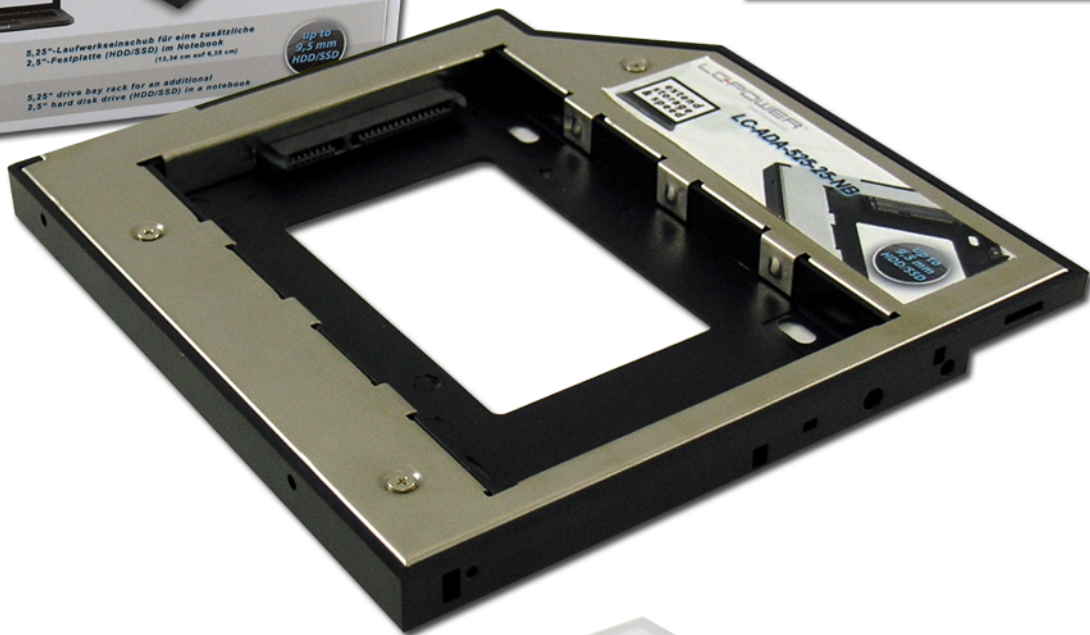

LC-POWER

LC-ADA-525-25-NB

5,25" drive bay rack for an additional
2,5" hard disk drive (HDD/SSD) in a notebook

5,25" drive bay rack for an additional 2,5" hard disk drive (HDD/SSD) in a notebook. (13,34 cm to 6,35 cm)

Drives: for 2,5" SATA HDDs & SSDs with up to 9,5 m design height
Features: replaces the optical drive of a notebook with an additional HDD/SSD*
Interface: SATA I/II/III up to 5 GBit/s

Included in delivery: drive bay rack, screwdriver

Dimension h x w x d: 9,5 x 127 x 127 mm
Weight (retail): 0,098 kg
Weight (adapter): 0,061 kg

Material: metal, plastic
Barcode: 4260070125904
Manufacturer code: LC-ADA-525-25-NB