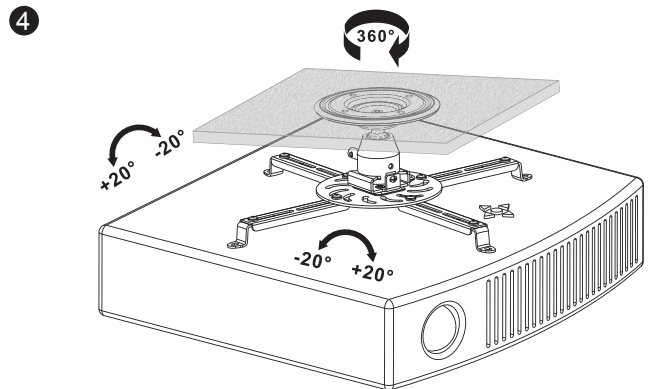

LogiLink®

Universal Ceiling Projector Mount, 135mm

Art. No.: BP0056

It works for flat ceilings and comes with all the hardware needed for easy installation.

Features:

- » Fits the projector up to 25kg
- » Sturdy and simple design
- » Aluminum construction
- » Works with flat ceilings
- » -20°~20° tilt, -20°~20° swivel, 360° rotate
- » Comes with the mounting hardware
- » Max Equipment Size: Projectors with a range from 80mm to 500mm in diameter

BP0056

4 052792 048179

Made in China

Best Connectivity

LogiLink®

Universal Ceiling Projector Mount, 135mm

Art. No.: BP0056

* The specifications and pictures are subject to change without notice.
* All trade names referenced are the registered trademark of their respective owners.

BP0056

4 052792 048179

Made in China

LogiLink®

Universal Ceiling Projector Mount, 135mm

Art. No.: BP0056

Specification:

Material	Aluminum, Steel
Mounting Range	80-500mm
Rated Load	25kg (55lbs)
Tilt	-20° ~20°
Swivel	-20°~20°
Rotate	360°
Color	White
Product Dimensions	135 x 515 x 515mm

Package Contents:

- » 1 x Projector Mount
- » 1 x Screw Package
- » 1 x User Manual

Package Informations:

- » Packing Dimension: 161 x 141 x 161mm
- » Packing Weight: kg
- » Carton Dimension: 340 x 340 x 300mm
- » Carton Q'ty: 8pcs
- » Carton Weight: 16.2kg