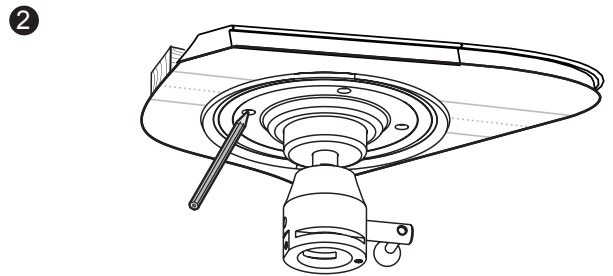

LogiLink®

Universal Ceiling Projector Mount, 135mm

Art. No.: BP0056

It works for flat ceilings and comes with all the hardware needed for easy installation.

Features:

- » Fits the projector up to 25kg
- » Sturdy and simple design
- » Aluminum construction
- » Works with flat ceilings
- » -20°~20° tilt, -20°~20° swivel, 360° rotate
- » Comes with the mounting hardware
- » Max Equipment Size: Projectors with a range from 80mm to 500mm in diameter

The easy grip knob to hold image position

The quick release connectors for easy horizontal alignment

Adjustable support arms

* The specifications and pictures are subject to change without notice.
* All trade names referenced are the registered trademark of their respective owners.

BP0056

4 052792 048179

Made in China

Best Connectivity

LogiLink®

Universal Ceiling Projector Mount, 135mm

Art. No.: BP0056

* The specifications and pictures are subject to change without notice.
* All trade names referenced are the registered trademark of their respective owners.

BP0056

4 052792 048179

Made in China

LogiLink®

Universal Ceiling Projector Mount, 135mm

Art. No.: BP0056

Specification:

Material	Aluminum, Steel
Mounting Range	80-500mm
Rated Load	25kg (55lbs)
Tilt	-20° ~20°
Swivel	-20°~20°
Rotate	360°
Color	White
Product Dimensions	135 x 515 x 515mm