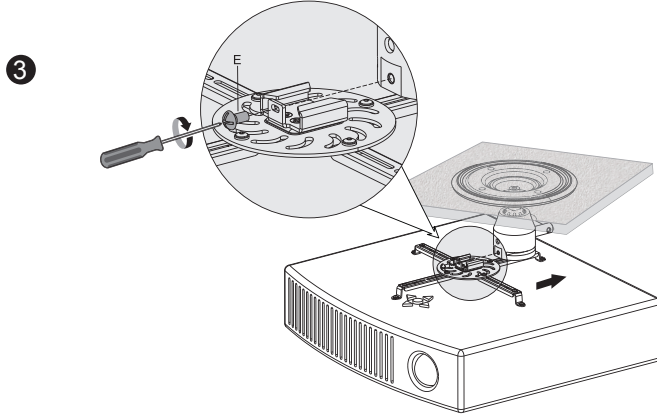

LogiLink®

Universal Ceiling Projector Mount, 135mm

Art. No.: BP0056

It works for flat ceilings and comes with all the hardware needed for easy installation.

Features:

- » Fits the projector up to 25kg
- » Sturdy and simple design
- » Aluminum construction
- » Works with flat ceilings
- » -20°~20° tilt, -20°~20° swivel, 360° rotate
- » Comes with the mounting hardware
- » Max Equipment Size: Projectors with a range from 80mm to 500mm in diameter

The easy grip knob to hold image position

The quick release connectors for easy horizontal alignment

Adjustable support arms

* The specifications and pictures are subject to change without notice.
* All trade names referenced are the registered trademark of their respective owners.

BP0056

4 052792 048179

Made in China

Best Connectivity

LogiLink®

Universal Ceiling Projector Mount, 135mm

Art. No.: BP0056

* The specifications and pictures are subject to change without notice.
* All trade names referenced are the registered trademark of their respective owners.

BP0056

4 052792 048179

Made in China

LogiLink®

Universal Ceiling Projector Mount, 135mm

Art. No.: BP0056

Specification:

Material	Aluminum, Steel
Mounting Range	80-500mm
Rated Load	25kg (55lbs)
Tilt	-20° ~20°
Swivel	-20°~20°
Rotate	360°
Color	White
Product Dimensions	135 x 515 x 515mm