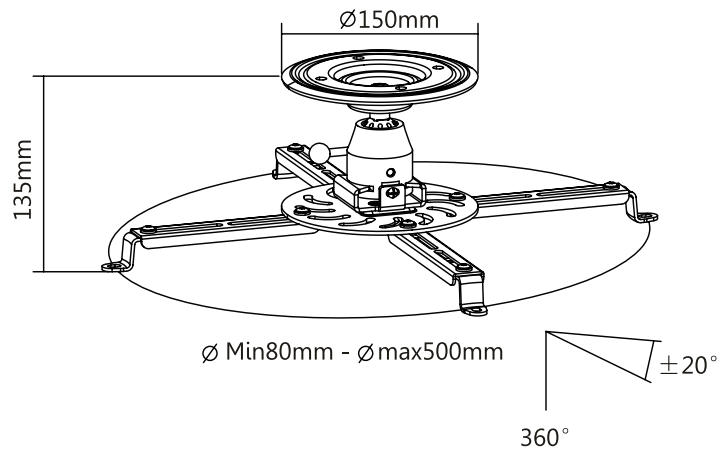

LogiLink®

Universal Ceiling Projector Mount, 135mm

Art. No.: BP0056

It works for flat ceilings and comes with all the hardware needed for easy installation.

Features:

- » Fits the projector up to 25kg
- » Sturdy and simple design
- » Aluminum construction
- » Works with flat ceilings
- » -20°~20° tilt, -20°~20° swivel, 360° rotate
- » Comes with the mounting hardware
- » Max Equipment Size: Projectors with a range from 80mm to 500mm in diameter

BP0056

4 052792 048179

Made in China

Best Connectivity

LogiLink®

Universal Ceiling Projector Mount, 135mm

Art. No.: BP0056

* The specifications and pictures are subject to change without notice.
* All trade names referenced are the registered trademark of their respective owners.

BP0056

4 052792 048179

Made in China

LogiLink®

Universal Ceiling Projector Mount, 135mm

Art. No.: BP0056

Specification:

Material	Aluminum, Steel
Mounting Range	80-500mm
Rated Load	25kg (55lbs)
Tilt	-20° ~20°
Swivel	-20°~20°
Rotate	360°
Color	White
Product Dimensions	135 x 515 x 515mm

Package Contents:

- » 1 x Projector Mount
- » 1 x Screw Package
- » 1 x User Manual

Package Informations:

- » Packing Dimension: 161 x 141 x 161mm
- » Packing Weight: kg
- » Carton Dimension: 340 x 340 x 300mm
- » Carton Q'ty: 8pcs
- » Carton Weight: 16.2kg