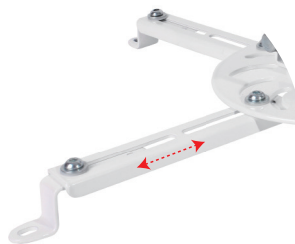

LogiLink®

Universal Ceiling Projector Mount, 135mm

Art. No.: BP0056

It works for flat ceilings and comes with all the hardware needed for easy installation.

Features:

- » Fits the projector up to 25kg
- » Sturdy and simple design
- » Aluminum construction
- » Works with flat ceilings
- » -20°~20° tilt, -20°~20° swivel, 360° rotate
- » Comes with the mounting hardware
- » Max Equipment Size: Projectors with a range from 80mm to 500mm in diameter

The easy grip knob to hold image position

The quick release connectors for easy horizontal alignment

Adjustable support arms

* The specifications and pictures are subject to change without notice.
* All trade names referenced are the registered trademark of their respective owners.

BP0056

4 052792 048179

Made in China

Best Connectivity

LogiLink®

Universal Ceiling Projector Mount, 135mm

Art. No.: BP0056

* The specifications and pictures are subject to change without notice.
* All trade names referenced are the registered trademark of their respective owners.

BP0056

4 052792 048179

Made in China

LogiLink®

Universal Ceiling Projector Mount, 135mm

Art. No.: BP0056

Specification:

Material	Aluminum, Steel
Mounting Range	80-500mm
Rated Load	25kg (55lbs)
Tilt	-20° ~20°
Swivel	-20°~20°
Rotate	360°
Color	White
Product Dimensions	135 x 515 x 515mm