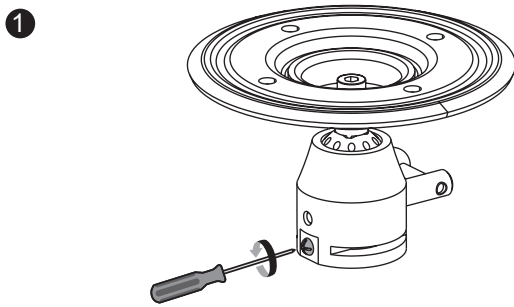

LogiLink®

Universal Ceiling Projector Mount, 135mm

Art. No.: BP0056

It works for flat ceilings and comes with all the hardware needed for easy installation.

Features:

- » Fits the projector up to 25kg
- » Sturdy and simple design
- » Aluminum construction
- » Works with flat ceilings
- » -20°~20° tilt, -20°~20° swivel, 360° rotate
- » Comes with the mounting hardware
- » Max Equipment Size: Projectors with a range from 80mm to 500mm in diameter

The easy grip knob to hold image position

The quick release connectors for easy horizontal alignment

Adjustable support arms

* The specifications and pictures are subject to change without notice.
* All trade names referenced are the registered trademark of their respective owners.

BP0056

4 052792 048179

Made in China

Best Connectivity

LogiLink®

Universal Ceiling Projector Mount, 135mm

Art. No.: BP0056

* The specifications and pictures are subject to change without notice.
* All trade names referenced are the registered trademark of their respective owners.

BP0056

4 052792 048179

Made in China

LogiLink®

Universal Ceiling Projector Mount, 135mm

Art. No.: BP0056

Specification:

Material	Aluminum, Steel
Mounting Range	80-500mm
Rated Load	25kg (55lbs)
Tilt	-20° ~20°
Swivel	-20°~20°
Rotate	360°
Color	White
Product Dimensions	135 x 515 x 515mm