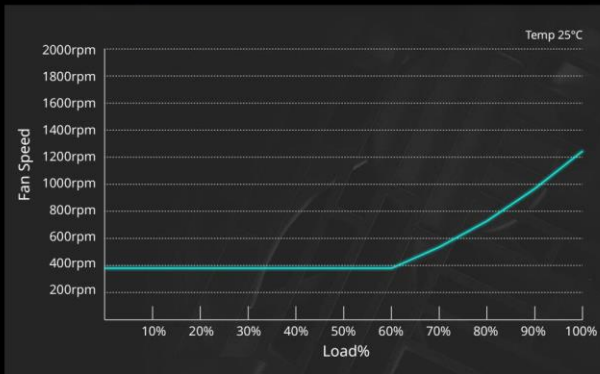

CORE REACTOR II

IMPROVE YOUR CORE,
ENHANCE YOUR PERFORMANCE

XPG CORE REACTOR II POWER SUPPLY

CORE REACTOR II is a top-performing power supply unit designed for ATX 3.0 and ATX 3.1 compliance with a modular cable design and PLATINUM efficiency certified by Cybenetics & 80 PLUS GOLD certification. These power supplies thrive in high-performance scenarios like servers or workstation setups, where a lot of power is needed.

Next-Gen Ready - ATX 3.0 and ATX 3.1 COMPATIBLE

Certified Efficiency

POWER SUPPLY FAN CURVE CORE REACTOR II 1200W

Intelligent Fan-Curve Design

105°C-Grade Capacitor

**10
YEAR
Warranty**

- OVP**
Over Voltage Protection
- OPP**
Over Power Protection
- SCP**
Short Circuit Protection
- OCPI**
Over Current Protection
- UVP**
Under Voltage Protection
- OTP**
Over Temperature Protection
- NLO**
No Load Operation
- SIP**
Surge & Inrush Protection