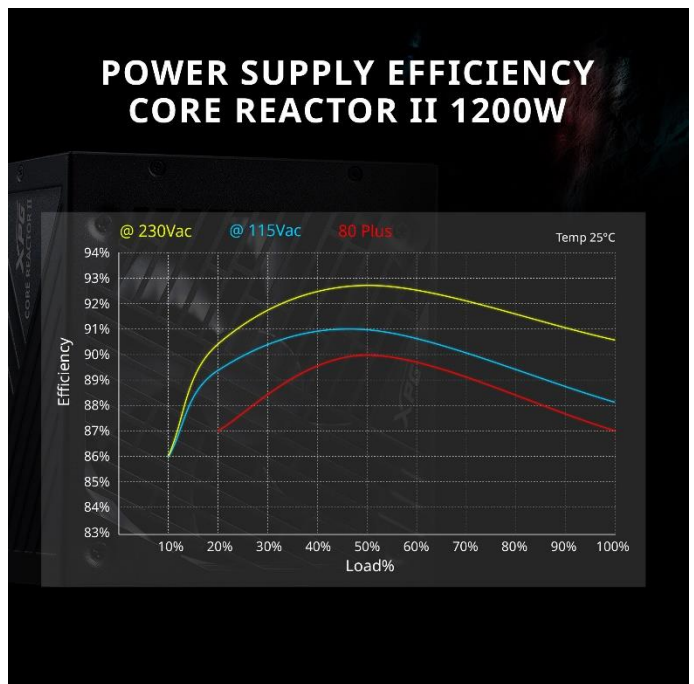

CORE REACTOR II

IMPROVE YOUR CORE,
ENHANCE YOUR PERFORMANCE

XPG CORE REACTOR II POWER SUPPLY

CORE REACTOR II is a top-performing power supply unit designed for ATX 3.0 and ATX 3.1 compliance with a modular cable design and PLATINUM efficiency certified by Cybenetics & 80 PLUS GOLD certification. These power supplies thrive in high-performance scenarios like servers or workstation setups, where a lot of power is needed.

Next-Gen Ready - ATX 3.0 and ATX 3.1 COMPATIBLE

Certified Efficiency

POWER SUPPLY FAN CURVE CORE REACTOR II 1200W

Intelligent Fan-Curve Design

105°C-Grade Capacitor

**10
YEAR
Warranty**

- OVP**
Over Voltage Protection
- OPP**
Over Power Protection
- SCP**
Short Circuit Protection
- OCPI**
Over Current Protection
- UVP**
Under Voltage Protection
- OTP**
Over Temperature Protection
- NLO**
No Load Operation
- SIP**
Surge & Inrush Protection