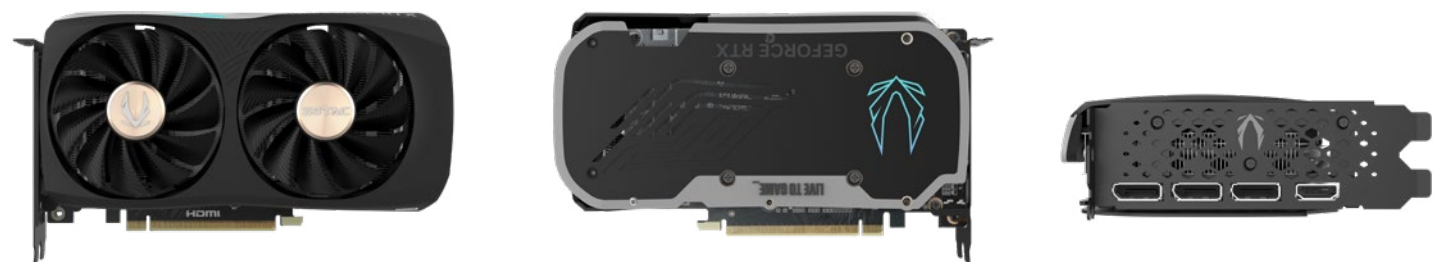

GEFORCE RTX 4060 Ti 16GB AMP

SKU: ZT-D40620F-10M | EAN: 4895173627811 | UPC: 810012084284

The ZOTAC GAMING GeForce RTX 4060 Ti 16GB AMP is a compact graphics card with a powerful factory OC out of the box. Featuring the NVIDIA Ada Lovelace architecture and an aerodynamic-inspired design and a reduced 2.2 slot size, it's an excellent choice for those who want to build a SFF gaming PC capable of high framerate and performance in the latest title releases.

KEY FEATURES

- NVIDIA Ada Lovelace streaming multiprocessors: Up to 2x performance and power efficiency
- 4th generation tensor cores: Up to 4x performance with DLSS 3 vs. brute-force rendering
- 3rd generation RT cores: Up to 2x ray tracing performance
- NVIDIA DLSS 3
- Game Ready and NVIDIA Studio Drivers
- NVIDIA® GeForce Experience™
- NVIDIA Broadcast, NVIDIA G-SYNC®
- NVIDIA GPU Boost™
- 16GB GDDR6 graphics memory
- IceStorm 2.0 advanced cooling
- FREEZE fan stop, Active fan control
- SPECTRA customizable RGB lighting
- Metal backplate
- ZOTAC GAMING FireStorm Utility

TECHNICAL SPECIFICATIONS

SPECIFICATIONS

- NVIDIA GeForce RTX 4060 Ti GPU
- 4352 CUDA Cores
- 16GB GDDR6 memory
- 128-bit memory bus
- Engine boost clock: 2595 MHz
- Memory clock: 18.0 Gbps
- PCI Express 4.0 x8