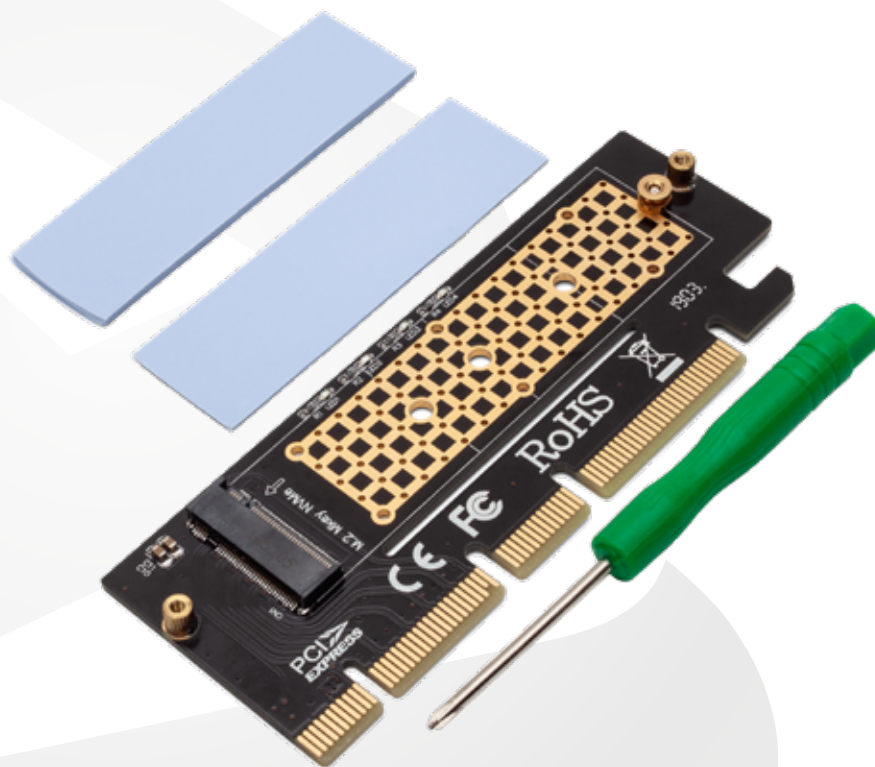

PCI-E TO M2 NVME ADAPTER M-KEY

Karta rozszerzeń adapter M2 NVME M-KEY PCI-E

PCI-E:
x4, x8, x16

M.2 NVME
M-KEY

Data transfer

Model: AK-4 I

EAN: 5901986045793

PRODUCT SPECIFICATION

Disk interface supported: M.2

Supported PCI-E interfaces: PCI-E 4x, PCI-E 8x, PCI-E16x

Supported disk sizes: 2230, 2242, 2260, 2280

The motherboard must support NVMe for proper operation.

This SAVIO PCI Express card expands your personal computer by one M.2 slot. Compatible with any operating system, no drivers are required for installation.

Application example:

Mounting M.2 drives to the PCI-E expansion slot on the motherboard.