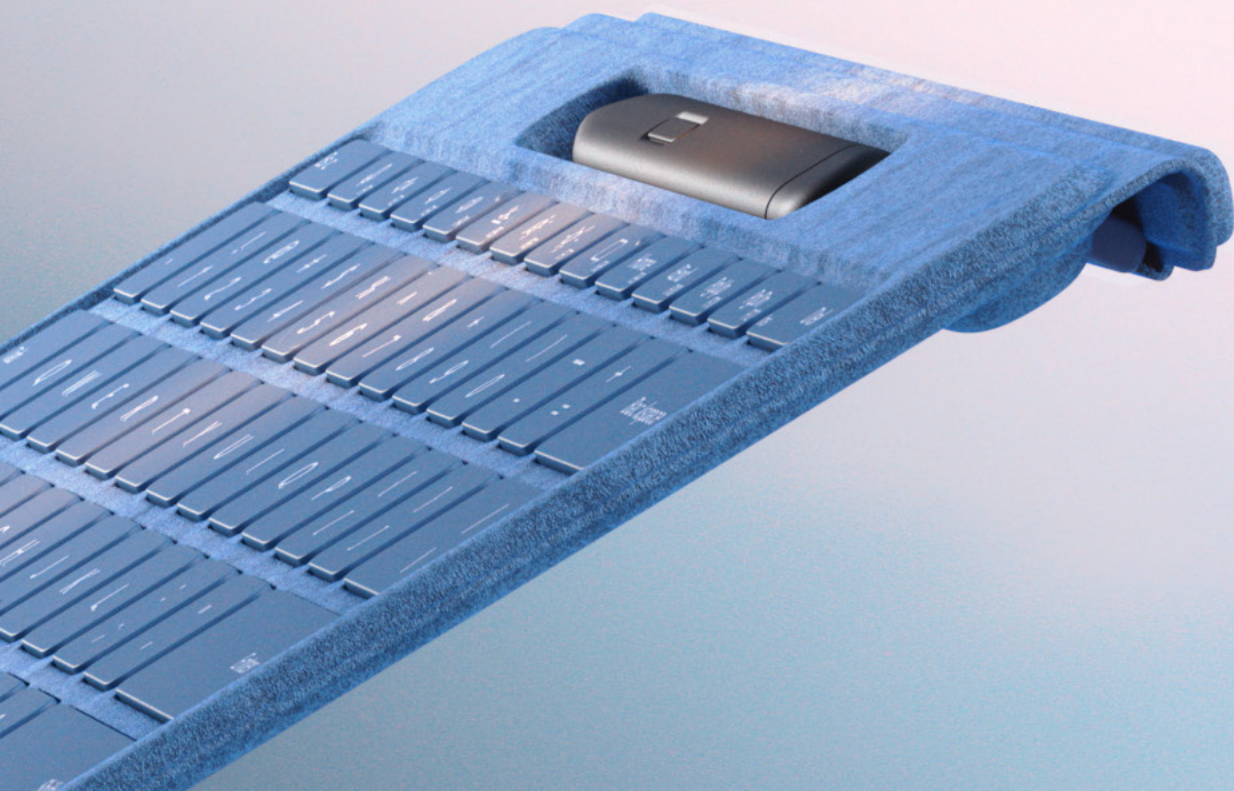

## Serviceability

[Replaceable components and self-repair information](#)

---

Introducing...

# The ultimate Pro keyboard for unrivalled flexibility

Surface Pro Flex Keyboard unlocks new levels of flexibility for Pro. Designed to be used either attached to your Pro for the ultimate laptop set-up or detached as a standalone keyboard for unrivalled flexibility.

## A new era of flexibility

Surface Pro Flex Keyboard is designed to be used both attached and detached. Elevate your productivity and comfort by positioning your device and keyboard where they suit you.