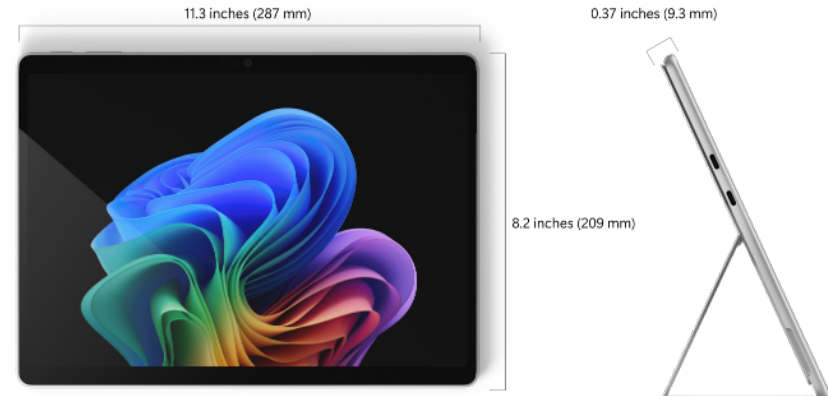

## Size and Weight<sup>7,8</sup>

**Length:** 11.3 inches (287 mm)

**Width:** 8.2 inches (209 mm)

**Height:** 0.37 inches (9.3 mm)

**Weight:** 1.97 lbs (895 g)

---