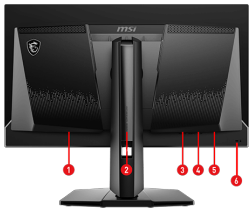

CONNECTIONS

1. AC-in
2. 5-way Joystick Navigator
3. 2 x HDMI™ 2.1 (WQHD@240Hz)
4. Display Port 1.4a (HBR3)
5. Headphone out
6. Kensington lock