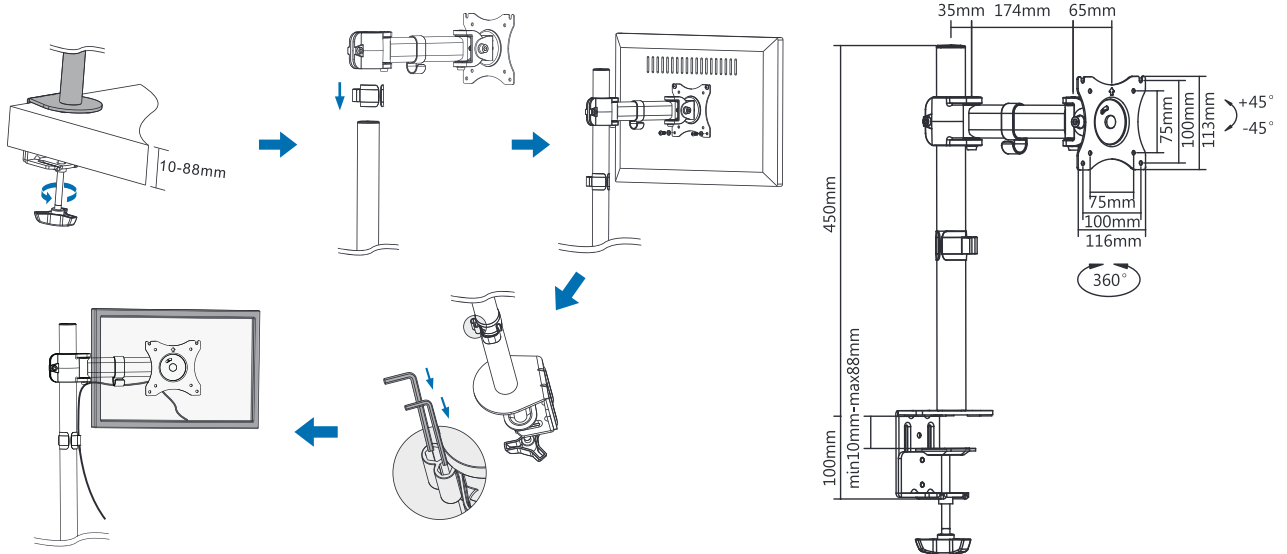

LogiLink®

Monitor Mount Stand with Adjustable Arm for 13"-27" Monitor

Art. No.: BP0020

Easy installation and compatible with VESA standard max. 100x100mm

Features:

- » Super strong mounting brackets: Solid-reinforced Cold Steel, durable product with maximum capacity of 8kg
- » Maximum arm extension length is 274mm, Tilt capacity: 45°~-45°, Swivel capacity: 90°~-90° and Rotation capacity: 360°
- » Compatible with VESA 75x75mm, 100x100mm
- » Clamp and grommet mount included
- » Easy to install
- » Fit for 13-27 inch LCD Monitor

Monitor Mount Stand with Adjustable Arm for 13"-27" Monitor

Art. No.: BP0020

Specification:

Screen Size	13"-27"
Rated Load	8kg/17.6lbs
VESA	75x75, 100x100
Installation	Clamp, Desk mount
Tilt	45°~ -45°
Swivel	180°
Rotate	360°
Arm Extend	274mm
Clamp Thickness	10mm-88mm
Height	450mm
Product Size	335 x 550 x 116mm

Fits
13"-27"
Monitor

VESA
Max.
100x100mm

Arm
Extend
274mm

rated
8kg/17.6lbs

360°
ROTATION

45°
-45°
TILT

180°
SWIVEL

↑
Direction
Indicator

Package Contents:

- » 1 x Monitor Mount Stand
- » 1 x Screw Package
- » 1 x User Manual

Package Informations:

- » Packing Dimension: 478 x 163 x 110mm
- » Packing Weight: 3.34kg
- » Carton Dimension: 495 x 340 x 350mm
- » Carton Q'ty: 6pcs
- » Carton Weight: 21.1kg