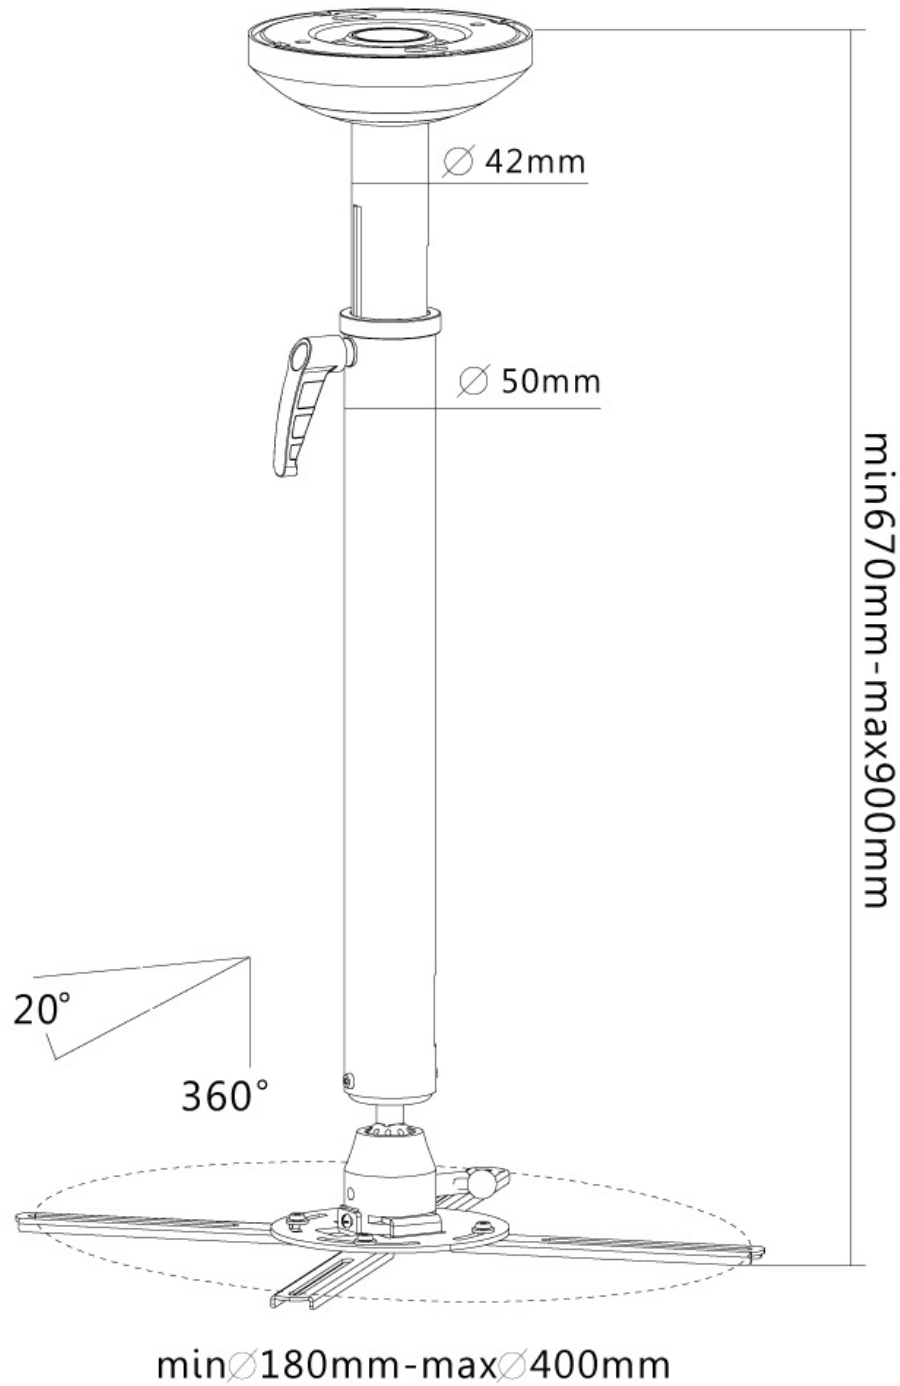

NM-BC75BLACK

NEOMOUNTS PROJECTOR CEILING MOUNT

Neomounts