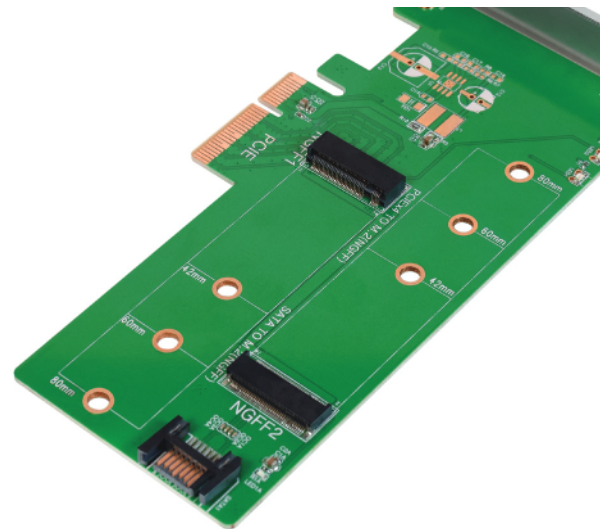

LogiLink®

Dual M.2 PCIe Adapter For SATA & PCIe SATA SSD

Art. No.: PC0083

PC0083 is an easy and discreet way to expand the overall storage capacity of your desktop PC or server with M.2 SSDs through PCIe slot.

Features:

- » Supports two M.2 (NGFF) SSD simultaneously: One SATA interface and one PCIe x4 interface
- » Converts one M.2 (M Key) interface to PCIe 3.0 x4 interface (PCIe 2.0 Compatible)
- » Converts one M.2 (B Key or B+M Key) interface to SATA III 6Gbps interface (SATA cable connection required)
- » Supports M.2 (NGFF) SSD: 22*42mm, 22*60mm, 22*80mm
- » LED indicates power and data transfer status
- » Supports Windows, MAC OS and Linux

Package Contents:

- » 1 x PCI Express Card
- » 1 x Screw Package
- » 1 x Screwdriver
- » 1 x User Manual

Package Information:

- » Packing Dimension: 174 x 140 x 38mm
- » Packing Weight: 0.12kg
- » Carton Dimension: 400 x 300 x 365mm
- » Carton Q'ty: 40pcs
- » Carton Weight: 5kg