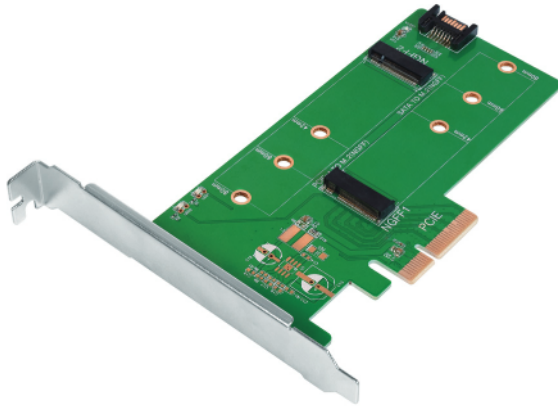

LogiLink®

Dual M.2 PCIe Adapter For SATA & PCIe SATA SSD

Art. No.: PC0083

PC0083 is an easy and discreet way to expand the overall storage capacity of your desktop PC or server with M.2 SSDs through PCIe slot.

Features:

- » Supports two M.2 (NGFF) SSD simultaneously: One SATA interface and one PCIe x4 interface
- » Converts one M.2 (M Key) interface to PCIe 3.0 x4 interface (PCIe 2.0 Compatible)
- » Converts one M.2 (B Key or B+M Key) interface to SATA III 6Gbps interface (SATA cable connection required)
- » Supports M.2 (NGFF) SSD: 22*42mm, 22*60mm, 22*80mm
- » LED indicates power and data transfer status
- » Supports Windows, MAC OS and Linux

Package Contents:

- » 1 x PCI Express Card
- » 1 x Screw Package
- » 1 x Screwdriver
- » 1 x User Manual

Package Information:

- » Packing Dimension: 174 x 140 x 38mm
- » Packing Weight: 0.12kg
- » Carton Dimension: 400 x 300 x 365mm
- » Carton Q'ty: 40pcs
- » Carton Weight: 5kg