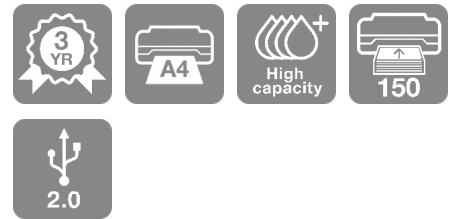

EcoTank ET-M1100

DATASHEET / BROCHURE

Low cost business printing, high reliability, and minimal user intervention make this ink tank system printer perfect for home office printing.

With an extremely low TCO and three year warranty, this mono EcoTank printer for business features a stylish and compact design. Print up to an amazing 5,000 pages with the included ink supply, and the bottle allows for mess-free, easy refills. It has USB connectivity and a fast FPOT speed helps to keep productivity high.

Save money

A high ink yield with inkjet's low power consumption delivers a low TCO and a competitive cost per page.

Save time

Additionally, its high ink yields help deliver improved productivity. This reliable cartridge-free printer features an enhanced ink filling system and easy to use ink bottles, keeping intervention to a minimum. Thanks to the ink tank being positioned at the front of the printer showing a clear view of the ink levels, this new design is compact and allows easy access for refilling. Its fast First Page Out Time (FPOT) from sleep and 15ppm print speed mean you won't be waiting around for jobs.

Save energy

Inkjet technology helps keep energy levels low, without the need for any heat, unlike a laser, and of course, less energy use helps keep your energy bills low.

Business features

USB connectivity and a compact footprint mean that it's easy to place on a desktop and connect to a user's PC or laptop.

KEY FEATURES

- **Low TCO**
  Keep your printing costs extremely low
- **High ink yields**
  Print up to 5,000 pages with the included ink
- **Save time**
  Fast FPOT
- **Low energy use**
  Inkjet printing requires no heat
- **Easy to refill**
  New bottles designed with no-spill