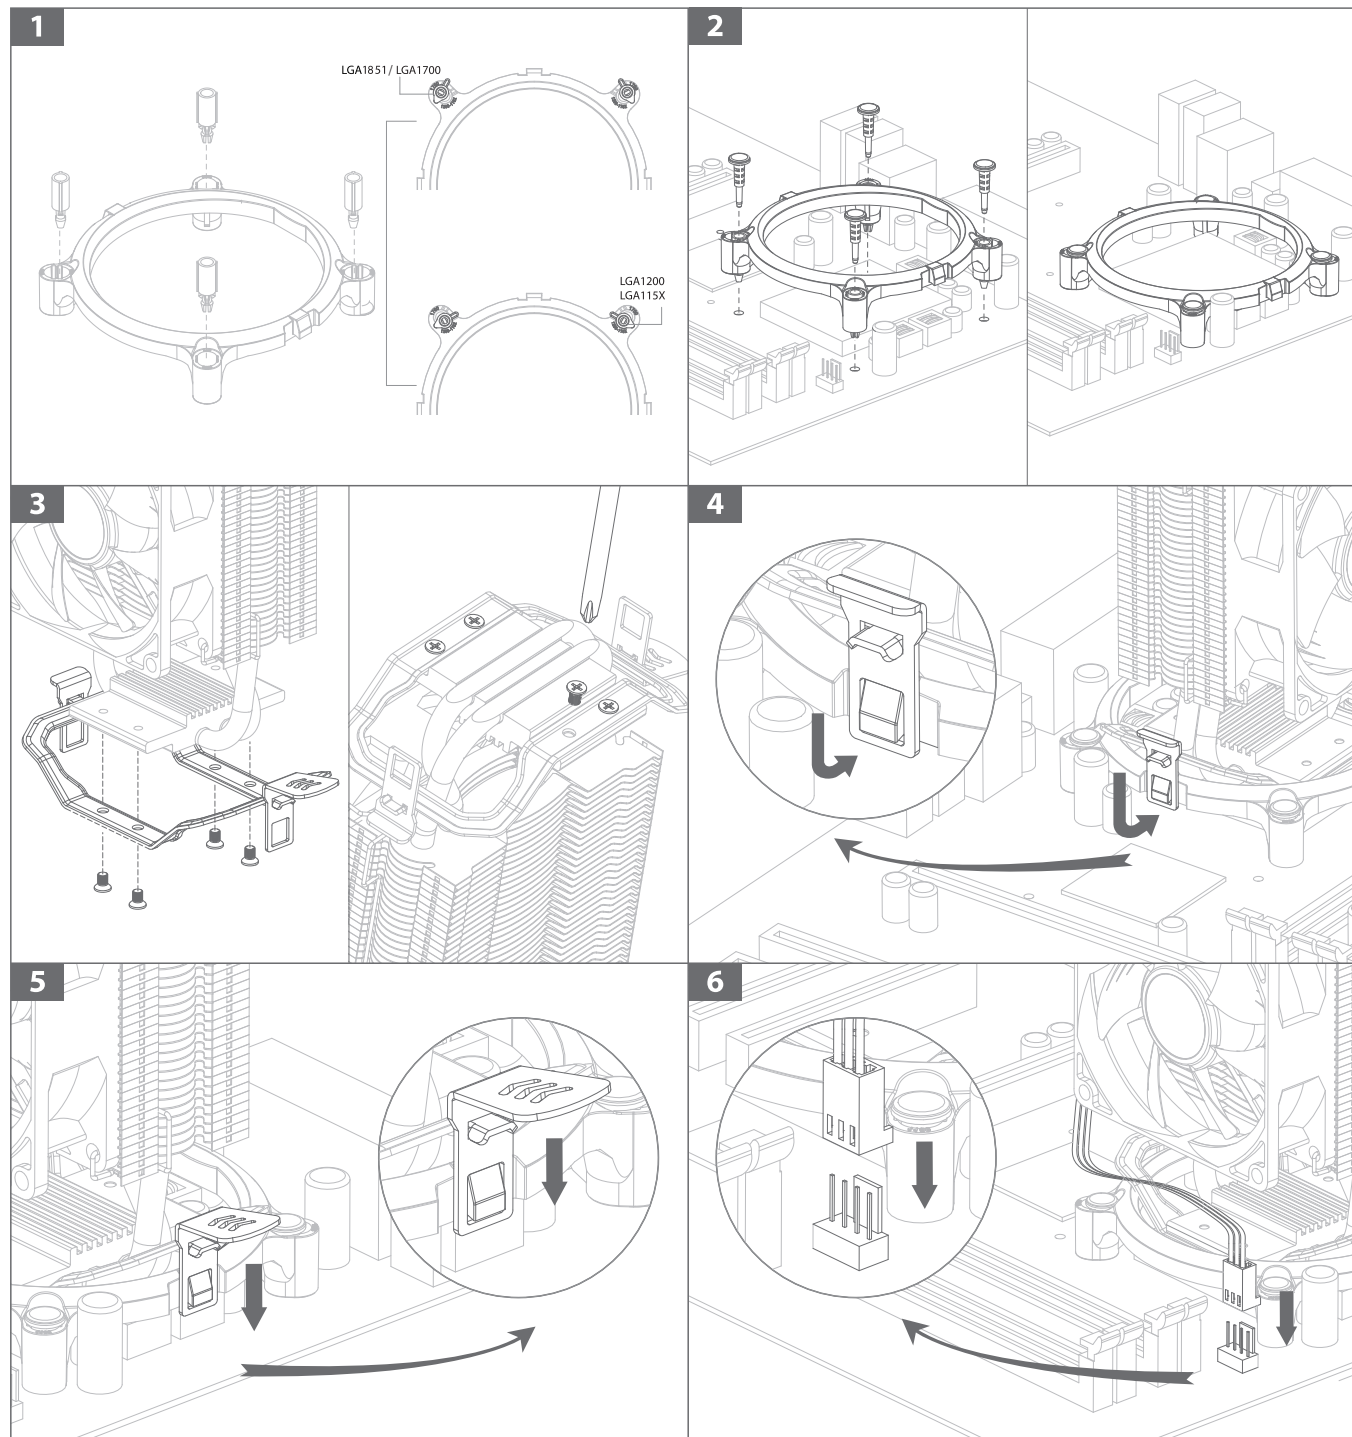

Basic Heatpipe Cooler

USER GUIDE

PRODUCT SCHEMATIC DRAWING

COMPONENTS LIST

1 Clip X4 2 Screw X4

INTEL LGA1851/1700 / 1200 / 1151 / 1150 / 1155

Basic Heatpipe Cooler

USER GUIDE

PRODUCT SCHEMATIC DRAWING

AMD AM5/AM4