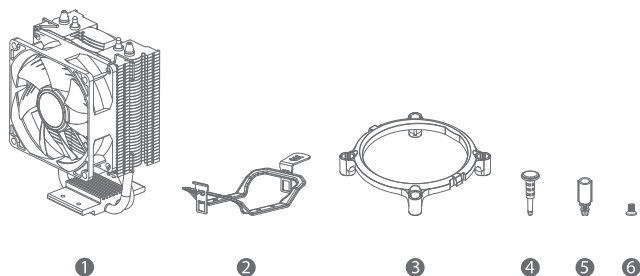

Basic Heatpipe Cooler

USER GUIDE

PRODUCT SCHEMATIC DRAWING

COMPONENTS LIST

1 Clip X4 2 Screw X4

INTEL LGA1851/1700 / 1200 / 1151 / 1150 / 1155

Basic Heatpipe Cooler

USER GUIDE