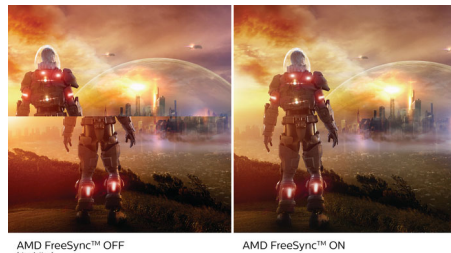

AMD FreeSync™ Premium

Gaming shouldn't be a choice between choppy gameplay or broken frames. AMD FreeSync™ Premium equips serious gamers with a fluid, tear-free gameplay experience at peak performance. There are no compromises, game confidently with a high refresh rate, low framerate compensation, and low latency.