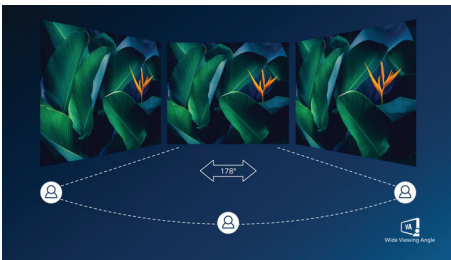

PHILIPS

Highlights

USB-C connection

This Philips display features a USB type-C connector with power delivery. With intelligent and flexible power management, you can power charge your compatible device directly. Its slim, reversible USB-C allows for easy, one-cable connection. You can watch high resolution video and transfer data at a super-speed, while powering up and re-charging your compatible device at the same time.

VA display

Philips VA LED display uses an advanced multi-domain vertical alignment technology which gives you super-high static contrast ratios for extra vivid and bright images. While standard office applications are handled with ease, it is especially suitable for photos, web-browsing, movies, gaming, and demanding graphical applications. It's optimized pixel management technology gives you 178/178 degree extra wide viewing angle, resulting in crisp images.