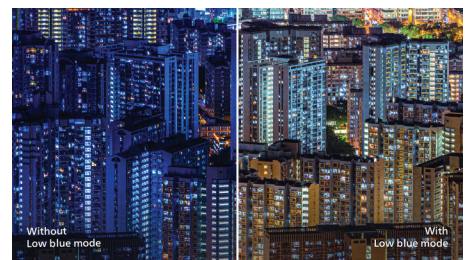

LowBlue Mode

Studies have shown that just as ultra-violet rays can cause eye damage, shortwave length blue light rays from LED displays can cause eye damage and affect vision over time. Developed for wellbeing, Philips LowBlue Mode setting uses a smart software technology to reduce harmful shortwave blue light.

USB-C

21:9 Curved Ultrawide

VA Wide Viewing Angle

WQHD

AMD FreeSync Premium

1ms MPRT

Flicker-free

LowBlue Mode

Multiview