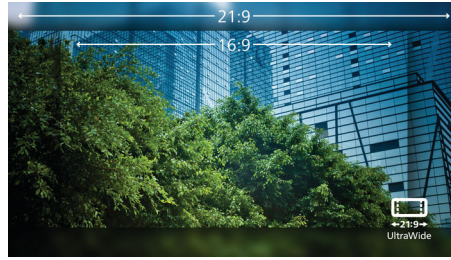

UltraWide CrystalClear images

These Philips screens deliver CrystalClear, UltraWide Quad HD 3440 x 1440 pixel images. Utilizing high performance panels with high-density pixel count, 178/178 wide viewing angles, these new displays will make your images and graphics come alive. The UltraWide 21:9 format enables more productivity with more room for side-by-side comparisons and more viewable spreadsheet columns. Whether you are demanding professional requiring extremely detailed information for CAD-CAM solutions, or a financial wizard working on huge spreadsheets, Philips displays delivers CrystalClear images.