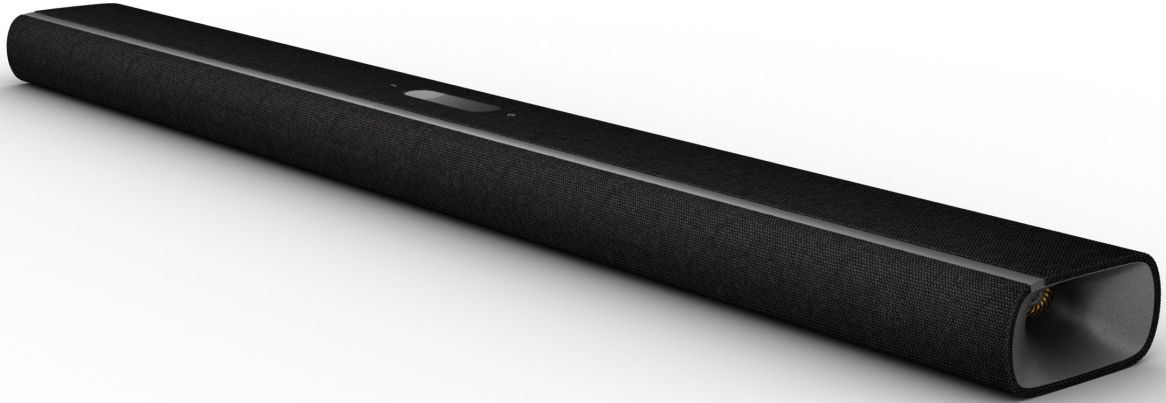

## Beautiful 3D sound that surrounds you.

Your music. Your movies. Your games. Now elevated to a whole new level. With MultiBeam™ technology and 11 drivers including 2 up-firing height channels for Dolby Atmos®, the Harman Kardon Citation MultiBeam 1100 soundbar delivers rich bass and immersive, cinematic 3D surround sound. The elegant design perfectly complements the beautiful sound. Intuitive controls, an HDMI eARC connection and automatic room calibration make set-up seamless. Enjoy HD-quality music from over 300 streaming services with AirPlay, Alexa Multi-Room Music and Chromecast built-in™. The soundbar is compatible with voice assistant-enabled speakers, allowing you to control your music with your voice. The Harman Kardon Citation MultiBeam 1100. It's not just sound. It's an experience.

## Features

- ▶ 3D surround sound with Dolby Atmos® and MultiBeam™
- ▶ AirPlay, Alexa Multi-Room Music (MRM) and Chromecast built-in™
- ▶ Distinguished design
- ▶ Smart dialogue enhancement with Harman PureVoice technology
- ▶ All-in-one sound system
- ▶ Sound calibration
- ▶ Wireless Bluetooth™ streaming
- ▶ HDMI eARC
- ▶ Ultra HD 4K pass-through with Dolby Vision™
- ▶ Multi-functional LCD touch display
- ▶ Ready for multi-channel surround sound

### **3D surround sound with Dolby Atmos® and MultiBeam™**

Immerse yourself in your favorite music, movies and games with Dolby Atmos® and MultiBeam™ from a beautifully crafted soundbar. Up-firing height channels create a multi-dimensional surround sound experience and MultiBeam™ technology creates a wider soundstage all around you.

### **All-in-one sound system**

Harman Kardon's world-class audio design ensures the Citation MultiBeam 1100 soundbar delivers deep, rich bass and thrilling acoustic effects from a single elegant unit with no additional components required.