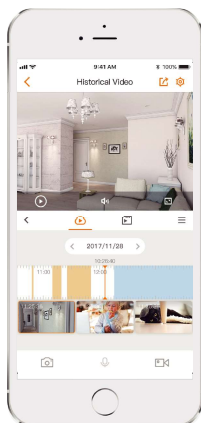

Wi-Fi Connection

IEEE802.11b/g/n/ax(2.4 GHz) support Wi-Fi 6

Stay close with what you care

With Cloud service, you will have access to what you care as long as Internet is available. You can record daily or motion videos on Cloud and play back anytime anywhere.