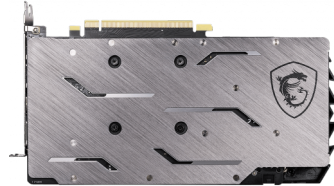

msi

GRAPHICS CARD GEFORCE® GTX 1660 GAMING X 6G

SPECIFICATION

Grafik Engine	NVIDIA® GeForce® GTX 1660
Bus Standard	PCI Express x16 3.0
Speicherschnittstelle	192-bit
Core Taktrate (MHz)	Boost: 1860 MHz
Speichertaktrate (MHz)	8 Gbps
HDCP Unterstützung	2.2
DirectX Version Unterstützung	12 API
OpenGL Version Unterstützung	4.5
Kartengröße (mm)	247 x 127 x 46 mm
Gewicht	845 g / 1474 g
Memory	6GB GDDR5
Maximale Bildschirmanzahl	4
G-SYNC™ technology	Y
Stromverbrauch (W)	130 W
Output	DisplayPort x 3 (v1.4) / HDMI 2.0b x 1
Empfohlene Netzteile (W)	450 W
Digital Maximum Resolution	7680 x 4320
Stromanschlüsse	8-pin x 1

CONNECTIONS

1. DisplayPort
2. HDMI

FEATURE

TORX FAN 3.0

Award-winning fan design combining two different fin designs for cool & quiet gaming.

Mastery of Aerodynamics

Using groundbreaking aerodynamic techniques, the heatsink is optimized for efficient heat dissipation.

ZERO FROZR

Eliminates fan noise by stopping the fans in low-load situations so you can focus on your game.

CUSTOM PCB

An optimized PCB design with enhanced power delivery provides a solid base for high performance gaming.