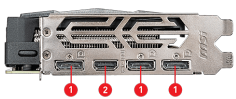

CONNECTIONS

1. DisplayPort
2. HDMI

FEATURE

TORX FAN 3.0

Award-winning fan design combining two different fin designs for cool & quiet gaming.

Mastery of Aerodynamics

Using groundbreaking aerodynamic techniques, the heatsink is optimized for efficient heat dissipation.

ZERO FROZR

Eliminates fan noise by stopping the fans in low-load situations so you can focus on your game.

CUSTOM PCB

An optimized PCB design with enhanced power delivery provides a solid base for high performance gaming.