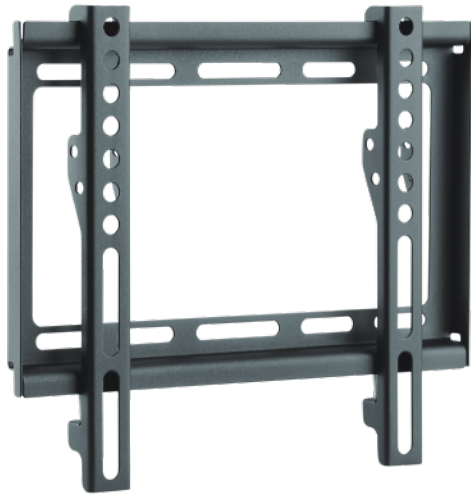

LogiLink®

Low Profile TV Wall Mount for 23"-42" TV

Art. No.: BP0034

Ultra slim easy installation design, compatible with VESA standard max. 200x200mm.

Features:

- » Super strong mounting brackets: Durable product with maximum capacity of 35kg
- » Ultra Slim just 20.5mm from the wall
- » Compatible with VESA 50x50mm, 75x75mm, 100x100mm, 200x100mm, 200x200mm
- » Easy to install
- » Fit for 23-42 inch LED LCD plasma TV, PC Monitor screens

Install the wall plate to the solid wall

Install the wall mount to back of the TV

Apply the TV with wall mount to the wall plate

RoHS
compliant

* The specifications and pictures are subject to change without notice.
* All trade names referenced are the registered trademark of their respective owners.

4 052792 046328

Made in China

LogiLink®

Low Profile TV Wall Mount for 23"-42" TV

Art. No.: BP0034

Specification:

Screen Size	23"-42"
Rated Load	35kg/77lbs
VESA	50x50, 75x75, 100x100, 200x100, 200x200
Distance to the wall	20.5mm
Product Size	265 x 222 x 20.5mm

Package Contents:

- » 1 x TV Wall Mount
- » 1 x Screw Package

Package Informations:

- » Packing Dimension: 270 x 175 x 25mm
- » Packing Weight: kg
- » Carton Dimension: mm
- » Carton Q'ty: pcs
- » Carton Weight: kg