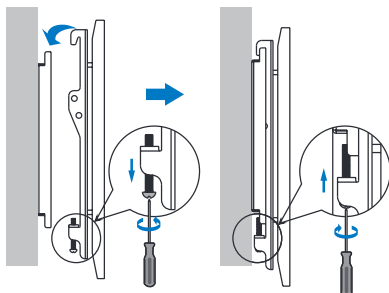

LogiLink®

Low Profile TV Wall Mount for 23"-42" TV

Art. No.: BP0034

Ultra slim easy installation design, compatible with VESA standard max. 200x200mm.

Features:

- » Super strong mounting brackets: Durable product with maximum capacity of 35kg
- » Ultra Slim just 20.5mm from the wall
- » Compatible with VESA 50x50mm, 75x75mm, 100x100mm, 200x100mm, 200x200mm
- » Easy to install
- » Fit for 23-42 inch LED LCD plasma TV, PC Monitor screens

Install the wall plate to the solid wall

Install the wall mount to back of the TV

Apply the TV with wall mount to the wall plate

RoHS
compliant

* The specifications and pictures are subject to change without notice.
* All trade names referenced are the registered trademark of their respective owners.

4 052792 046328

Made in China

LogiLink®

Low Profile TV Wall Mount for 23"-42" TV

Art. No.: BP0034

Specification:

Screen Size	23"-42"
Rated Load	35kg/77lbs
VESA	50x50, 75x75, 100x100, 200x100, 200x200
Distance to the wall	20.5mm
Product Size	265 x 222 x 20.5mm

Package Contents:

- » 1 x TV Wall Mount
- » 1 x Screw Package

Package Informations:

- » Packing Dimension: 270 x 175 x 25mm
- » Packing Weight: kg
- » Carton Dimension: mm
- » Carton Q'ty: pcs
- » Carton Weight: kg