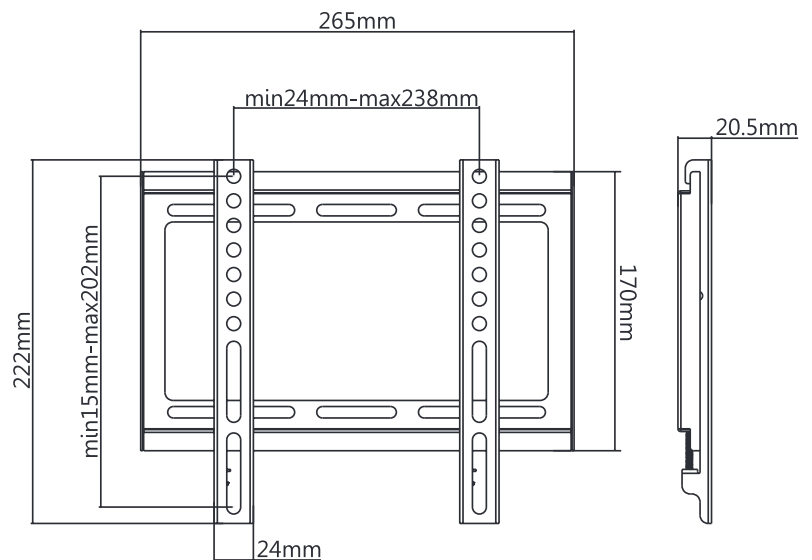

LogiLink®

Low Profile TV Wall Mount for 23"-42" TV

Art. No.: BP0034

Ultra slim easy installation design, compatible with VESA standard max. 200x200mm.

Features:

- » Super strong mounting brackets: Durable product with maximum capacity of 35kg
- » Ultra Slim just 20.5mm from the wall
- » Compatible with VESA 50x50mm, 75x75mm, 100x100mm, 200x100mm, 200x200mm
- » Easy to install
- » Fit for 23-42 inch LED LCD plasma TV, PC Monitor screens

Install the wall plate to the solid wall

Install the wall mount to back of the TV

Apply the TV with wall mount to the wall plate

RoHS
compliant

* The specifications and pictures are subject to change without notice.
* All trade names referenced are the registered trademark of their respective owners.

4 052792 046328

Made in China

LogiLink®

Low Profile TV Wall Mount for 23"-42" TV

Art. No.: BP0034

Specification:

Screen Size	23"-42"
Rated Load	35kg/77lbs
VESA	50x50, 75x75, 100x100, 200x100, 200x200
Distance to the wall	20.5mm
Product Size	265 x 222 x 20.5mm

Package Contents:

- » 1 x TV Wall Mount
- » 1 x Screw Package

Package Informations:

- » Packing Dimension: 270 x 175 x 25mm
- » Packing Weight: kg
- » Carton Dimension: mm
- » Carton Q'ty: pcs
- » Carton Weight: kg