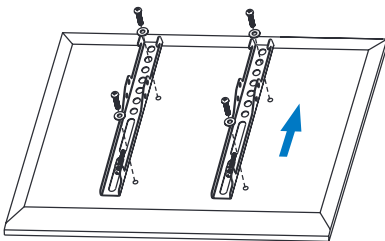

LogiLink®

Low Profile TV Wall Mount for 23"-42" TV

Art. No.: BP0034

Ultra slim easy installation design, compatible with VESA standard max. 200x200mm.

Features:

- » Super strong mounting brackets: Durable product with maximum capacity of 35kg
- » Ultra Slim just 20.5mm from the wall
- » Compatible with VESA 50x50mm, 75x75mm, 100x100mm, 200x100mm, 200x200mm
- » Easy to install
- » Fit for 23-42 inch LED LCD plasma TV, PC Monitor screens

Install the wall plate to the solid wall

Install the wall mount to back of the TV

Apply the TV with wall mount to the wall plate

RoHS
compliant

* The specifications and pictures are subject to change without notice.
* All trade names referenced are the registered trademark of their respective owners.

4 052792 046328

Made in China

LogiLink®

Low Profile TV Wall Mount for 23"-42" TV

Art. No.: BP0034

Specification:

Screen Size	23"-42"
Rated Load	35kg/77lbs
VESA	50x50, 75x75, 100x100, 200x100, 200x200
Distance to the wall	20.5mm
Product Size	265 x 222 x 20.5mm

Package Contents:

- » 1 x TV Wall Mount
- » 1 x Screw Package

Package Informations:

- » Packing Dimension: 270 x 175 x 25mm
- » Packing Weight: kg
- » Carton Dimension: mm
- » Carton Q'ty: pcs
- » Carton Weight: kg