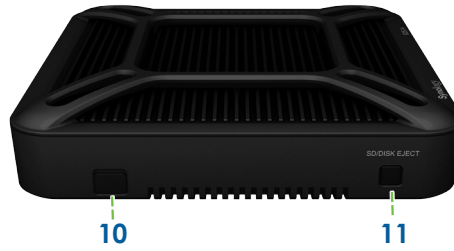

Connections & Buttons

1. 1 Power Indicator
2. 2 LAN Indicators
3. 3 SD/Disk Indicator
4. 4 SD Card Slot
5. 5 USB 3.0 Port
6. 6 RESET Button
7. 7 USB 2.0 Port
8. 8 LAN Ports
9. 9 Power Port
10. 10 DC Output Port
11. 11 SD/Disk Eject Button

Technical Specifications

Hardware

CPU	Marvell Armada 370 1.2GHz
Floating Point	Yes
Hardware Encryption Engine	Yes
Memory	DDR3 512MB
External Device Interface	USB 3.0 port X 1, USB 2.0 port X 1, SD card reader X 1
SD Card	SDXC/UHS-I, SDHC/C10
Size (HxWxD)	31mm X 125mm X 125mm
Weight	295g
LAN	Gigabit X 2
Wireless Support	Yes (wireless dongles not included)
Dynamic DC Input	7 to 24V; 2A (Adapter in package: 12V; 2A)
DC Output	Current: 1A Voltage: Consistent with DC Input
AC Input Power Voltage	100V to 240V
Power Frequency	50Hz to 60Hz, Single Phase
Operating Temperature	EDS14 with direct DC input: -4 to 122°F (-20 to 50°C) AC Power Adapter in package: 32 to 122°F (0 to 50°C)
Storage Temperature	-20°C to 60°C (-5°F to 140°F)
Relative Humidity	5% to 95%RH

DSM Specifications

Networking Protocols	CIFS, AFP, NFS, FTP, WebDAV, CalDAV, Telnet, SSH, SNMP, VPN (PPTP, OpenVPN™, L2TP)
File System	External: EXT4, EXT3, FAT, NTFS, HFS+ (Read Only)
File Sharing Capability	Max User Account: 128, Max Group: 64, Max Shared Folder: 32, Max Concurrent CIFS/AFP/FTP Connections: 128
Security	FTP over SSL/TLS, IP Auto-Block, Firewall, Encrypted Network Backup over Rsync, HTTPS Connection
Utilities	Synology Web Assistant, Synology Assistant, Synology Data Replicator, Cloud Station
Supported Clients	Windows XP onward, Mac OS X® 10.5 onward, Ubuntu 9.04 onward
Support Browsers	Chrome™, Firefox®, Internet Explorer® 8 onward, Safari® 5 onward, Safari (iOS 5 or later on iPad), Chrome (Android 4.0 on tablets)
Language	English, Deutsch, Français, Italiano, Español, Dansk, Norsk, Svensk, Nederlands, Русский, Polski, Magyar, Português do Brasil, Português Europeu, Türkçe, Český, 日本語, 한국어, 繁體中文, 简体中文